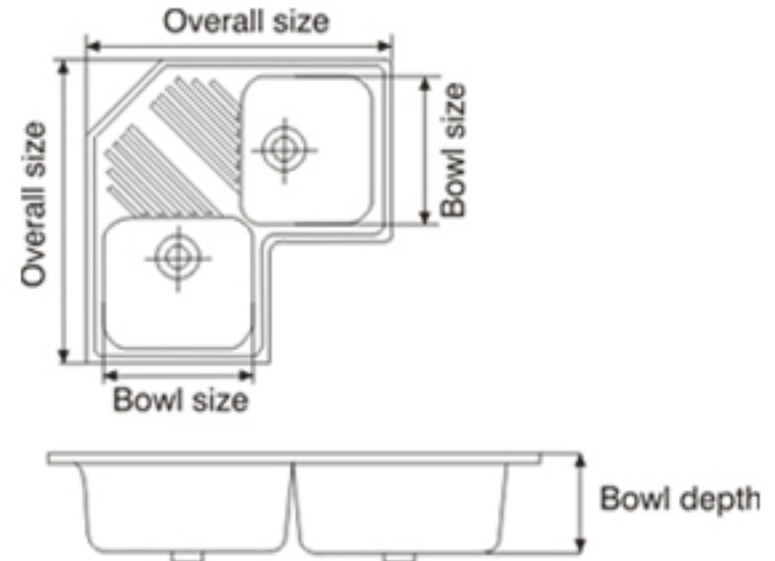

### Overall Size

830 mm x 510 mm  
 33 inch x 20 inch

### Bowl Size

360 x 414 x 198 mm  
 14.2 x 16.3 x 7.8 inch