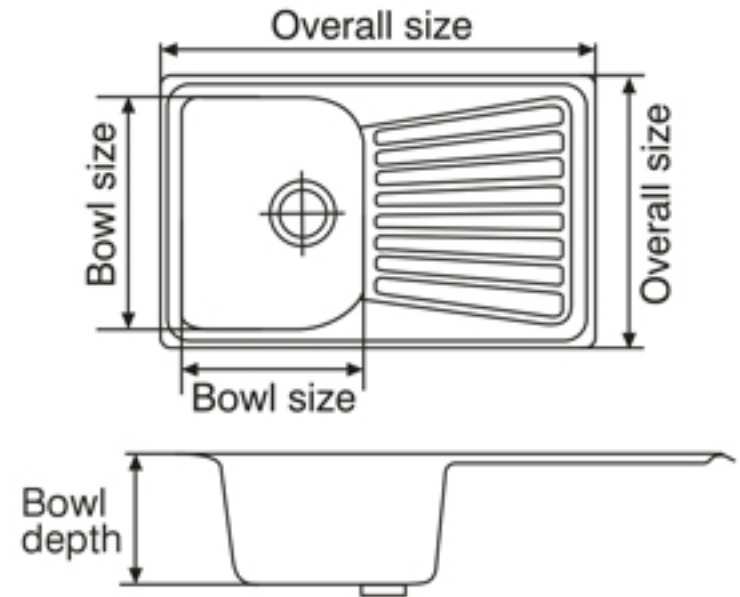

Spazio LV-1

Overall Size

860 mm x 510 mm
 34 inch x 20 inch

Bowl Size

340 x 429 x 200 mm
 13.4 x 16.9 x 8 inch

Mercury Quartz Sinks available in 4 colours

Black Granite

White Granite