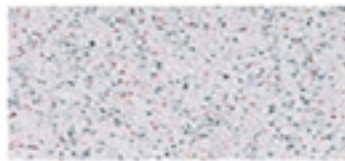

### Overall Size

860 mm x 510 mm  
 34 inch x 20 inch

### Bowl Size

790 x 425 x 230 mm  
 31 x 16.7 x 9 inch

**Corex** Quartz Sinks available in 4 colours

Black Granite

White Granite

Beige Granite

Old Stone Granite