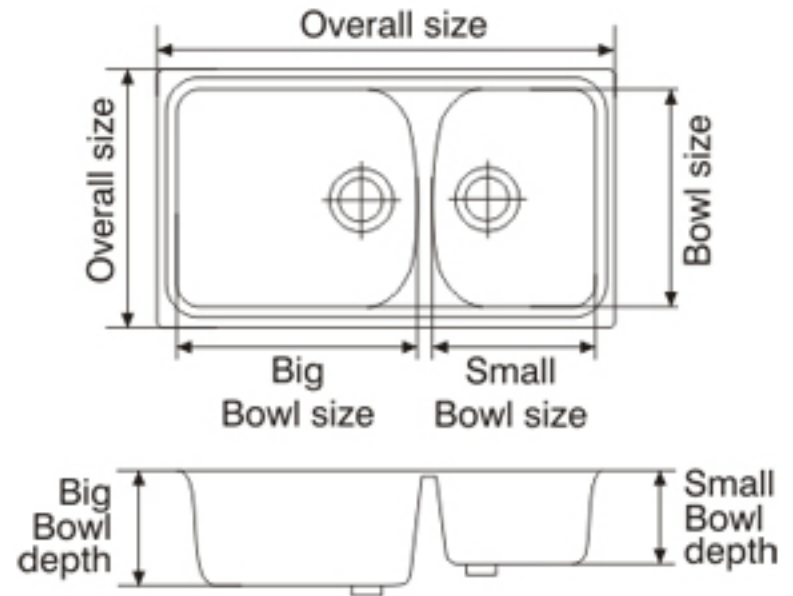

# Harmony LV-2

Overall Size	Big Bowl Size	Small Bowl Size
860 mm x 510 mm 34 inch x 20 inch	450 x 426 x 200 mm 17.7 x 16.7 x 8 inch	306 x 426 x 180 mm 12 x 16.7 x 7 inch

**Harmony LV-2** Quartz Sinks available in 4 colours