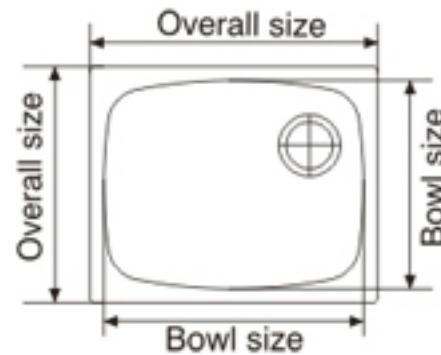

Harmony LV-1

Overall Size

510 mm x 432 mm
 20 inch x 17 inch

Bowl Size

428 x 360 x 215 mm
 17 x 14 x 8½ inch

Harmony LV-1 Quartz Sinks available in 4 colours

Black Granite

White Granite