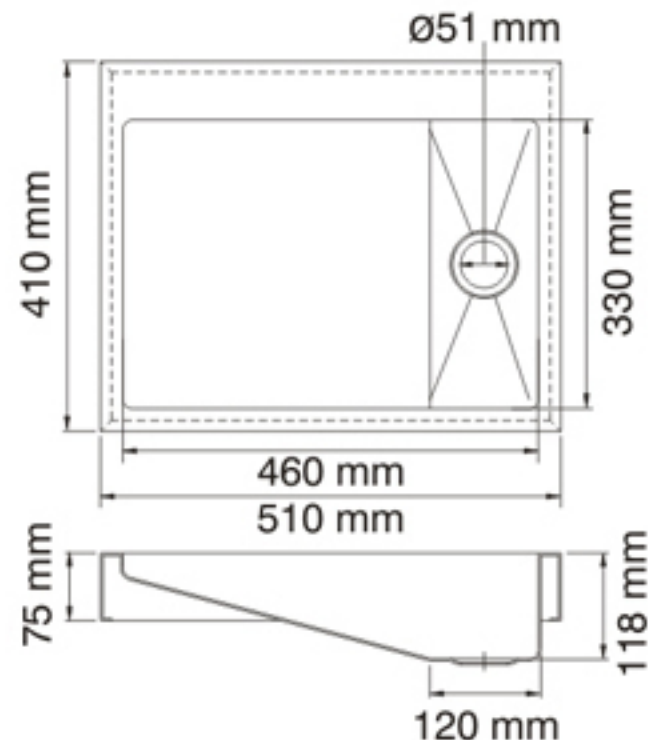

Design Regd.

Overall Size	Bowl Size
510 x 410 mm 20 x 16 inch	460 x 330 x 118 mm 18 x 13 x 4½ inch

Finishes		
Satin <input checked="" type="checkbox"/>	Glossy <input type="checkbox"/>	Anti-scratch <input type="checkbox"/>

Stylish! Contemporary! Timeless! The all new range of superbly crafted was basins will enrich your bathroom all the way. Manufactured in seamless matt finish, and made of 304 grade stainless steel with 1, 1.2 & 2 mm thickness, they are easy to maintain, are durable with zero corrosion and stain resistant even after years of use. Available in 11 breathtaking models.

Wash Basin Range Features	
• AISI 304 Quality Grade	• 1.2 mm Thick