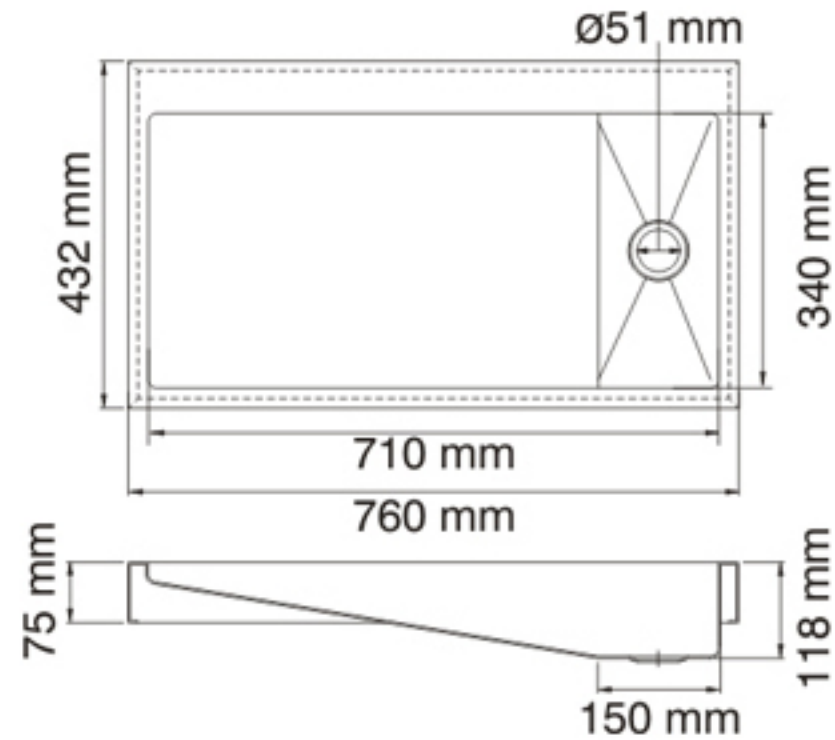

Design Regd.

Overall Size	Bowl Size
760 x 432 mm 30 x 17 inch	710 x 340 x 118 mm 28 x 13½ x 4½ inch

Finishes		
Satin <input checked="" type="checkbox"/>	Glossy <input type="checkbox"/>	Anti-scratch <input type="checkbox"/>

Stylish! Contemporary! Timeless! The all new range of superbly crafted was basins will enrich your bathroom all the way. Manufactured in seamless matt finish, and made of 304 grade stainless steel with 1, 1.2 & 2 mm thickness, they are easy to maintain, are durable with zero corrosion and stain resistant even after years of use. Available in 11 breathtaking models.

Wash Basin Range Features	
▪ AISI 304 Quality Grade	▪ 1.2 mm Thick