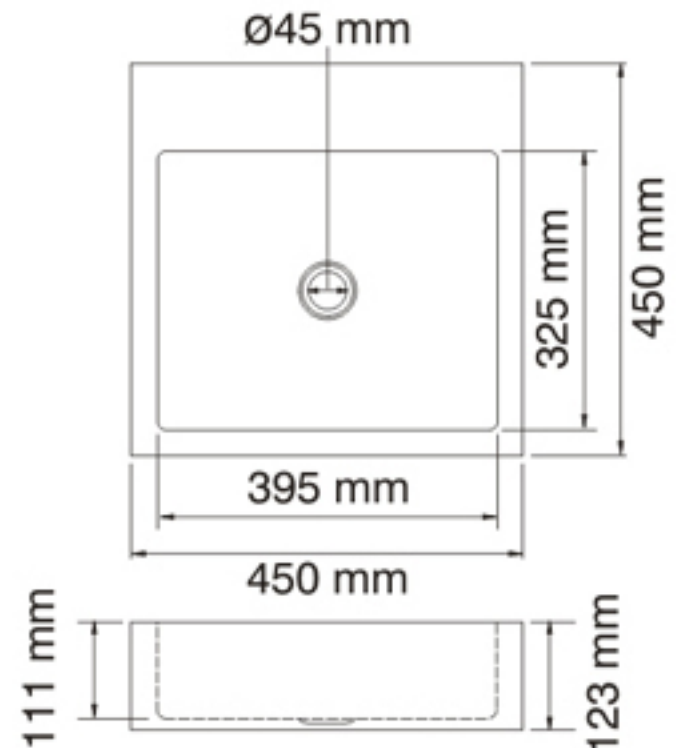

Design Regd.

Overall Size

450 x 450 mm
17¾ x 17¾ inch

Bowl Size

395 x 325 x 123 mm
15½ x 12¾ x 4¾ inch

Finishes

Satin

Glossy

Anti-scratch

Stylish! Contemporary! Timeless! The all new range of superbly crafted was basins will enrich your bathroom all the way. Manufactured in seamless matt finish, and made of 304 grade stainless steel with 1, 1.2 & 2 mm thickness, they are easy to maintain, are durable with zero corrosion and stain resistant even after years of use. Available in 11 breathtaking models.

Wash Basin Range Features

- AISI 304 Quality Grade
- 1.2 mm Thick