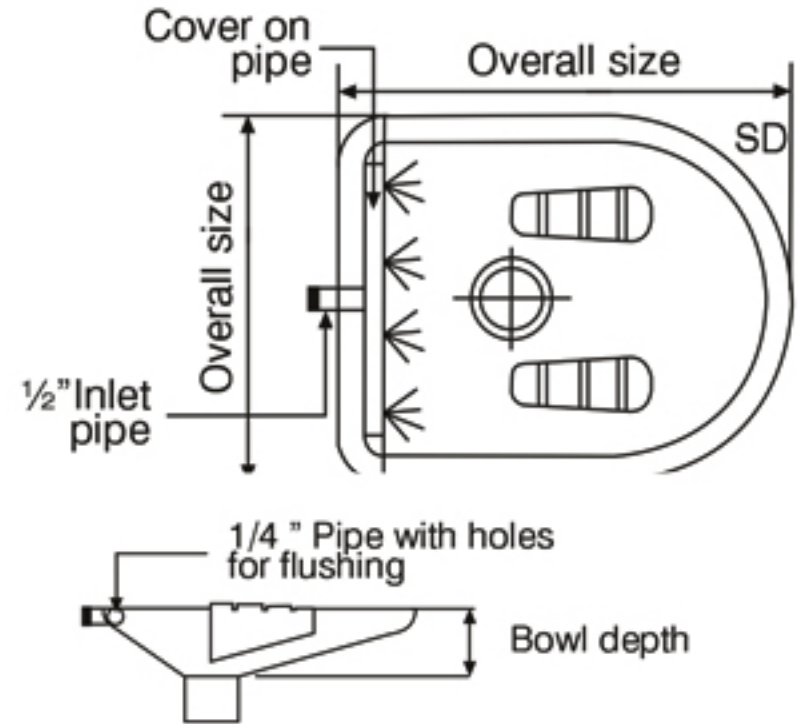

Laxi Pan

Overall size	Outer Size of Outlet Pipe
724 mm x 578 mm 28 1/4 inch x 22 3/4 inch	152 mm OR 102 6 inch OR 4 inch

Available in with Flushing & without Flushing

Finishes		
Satin <input type="checkbox"/>	Glossy <input checked="" type="checkbox"/>	Anti-scratch <input type="checkbox"/>

Bathroom Range Features	
• AISI 304 Quality	• 1 mm Thick