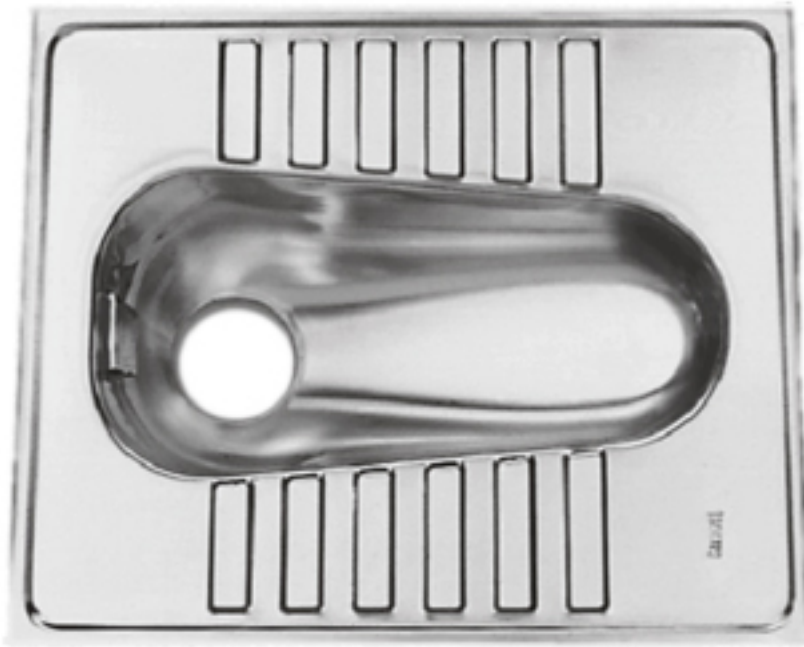

# Orissa Pan

## Overall size

580 mm x 480 mm  
 22¾ inch x 19 inch

## Pan size

470 x 225 x 165mm  
 18½ x 8¾ x 6½ inch

## Bathroom Range Features

• AISI 304 Quality

• 1 mm Thick