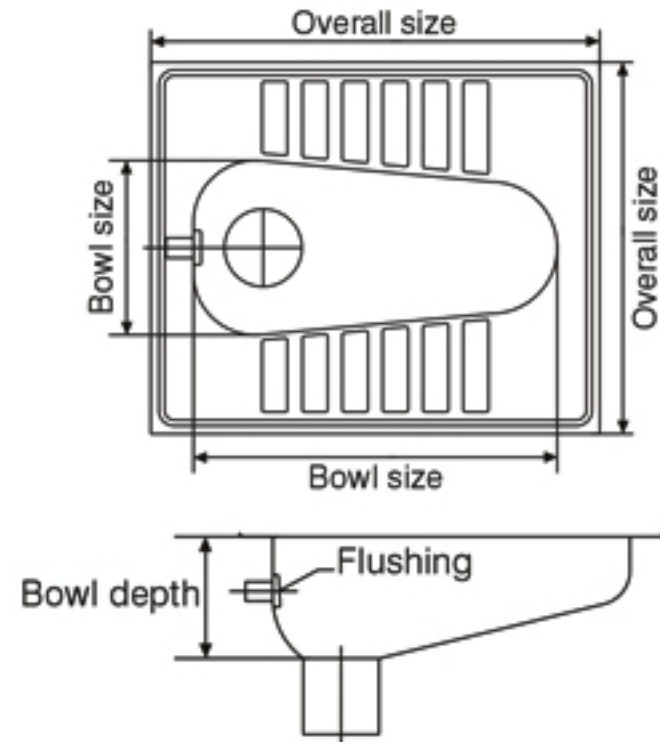

## Overall size

580 mm x 480 mm  
 22¾ inch x 19 inch

## Pan size

470 x 225 x 165mm  
 18½ x 8¾ x 6½ inch

## Bathroom Range Features

• AISI 304 Quality

• 1 mm Thick