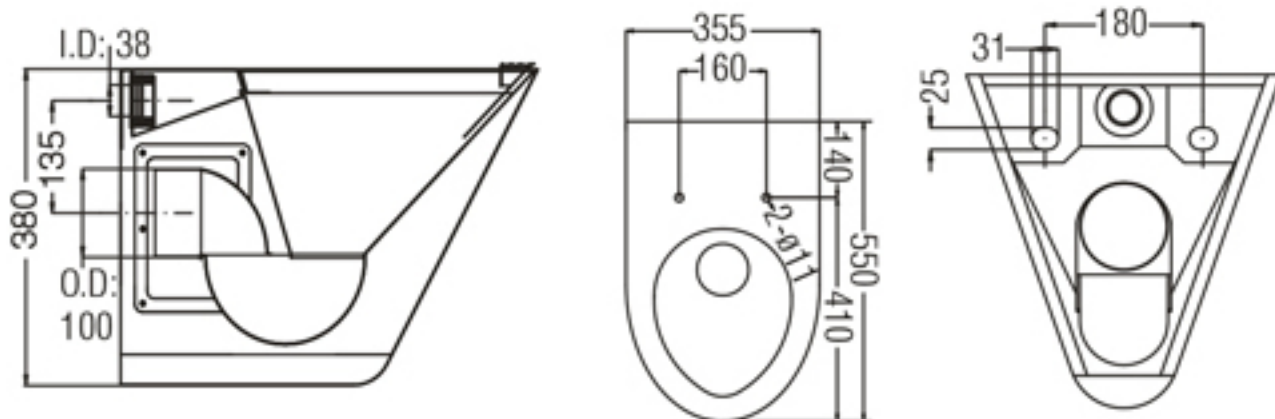

Bluma

Design Regd.

Available in Dual Finish : Inner Glossy & Outer Satin Finish.

Overall size

380 x 355 x 550 mm
 15 x 14 x 21¼ inch

Bathroom Range Features

- AISI 304 Quality
- 1.2 mm Thick