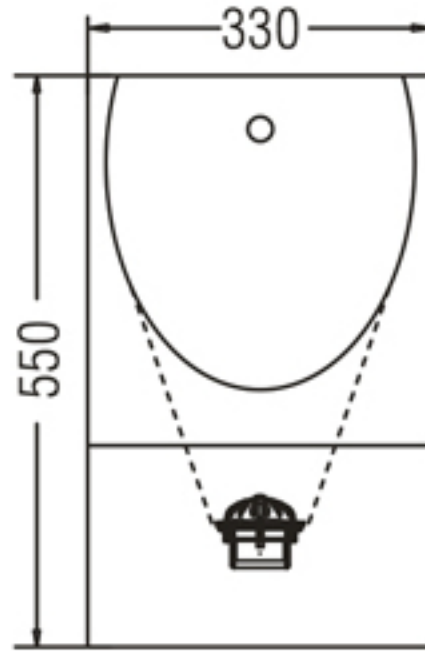

Clair

Design Regd.

Overall size

550 x 330 x 275 mm
 21½ x 13 x 10¾ inch

Finishes

Satin

Glossy

Anti-scratch

Bathroom Range Features

- AISI 304 Quality

- 1.2 mm Thick