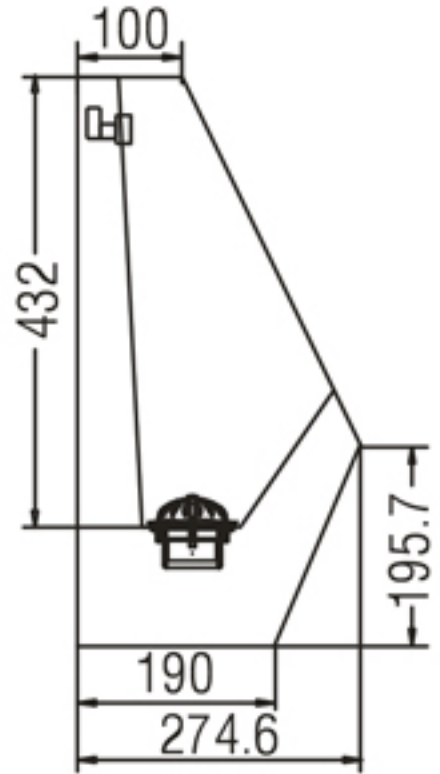

Clair

Design Regd.

Overall size

550 x 330 x 275 mm
 21½ x 13 x 10¾ inch

Finishes

Satin

Glossy

Anti-scratch

Bathroom Range Features

- AISI 304 Quality

- 1.2 mm Thick