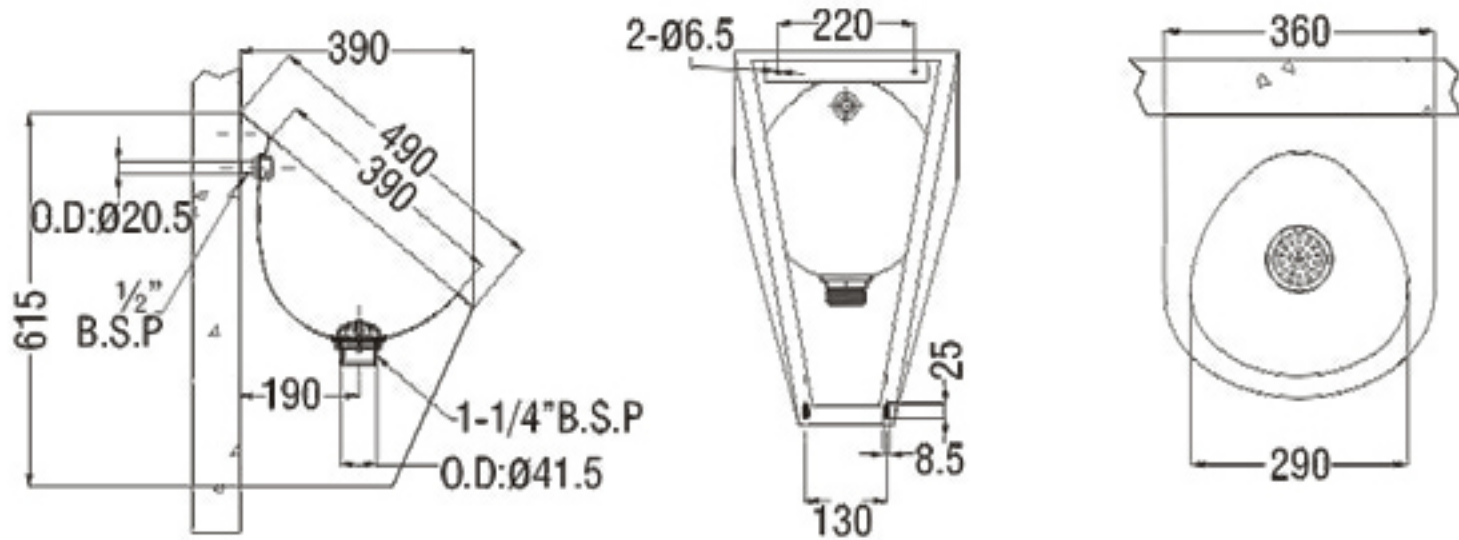

Design Regd.

Overall size

615 x 360 x 390 mm
 24¼ x 14 x 15¼ inch

Finishes

Satin

Glossy

Anti-scratch

Bathroom Range Features

• AISI 304 Quality

• 1 mm Thick