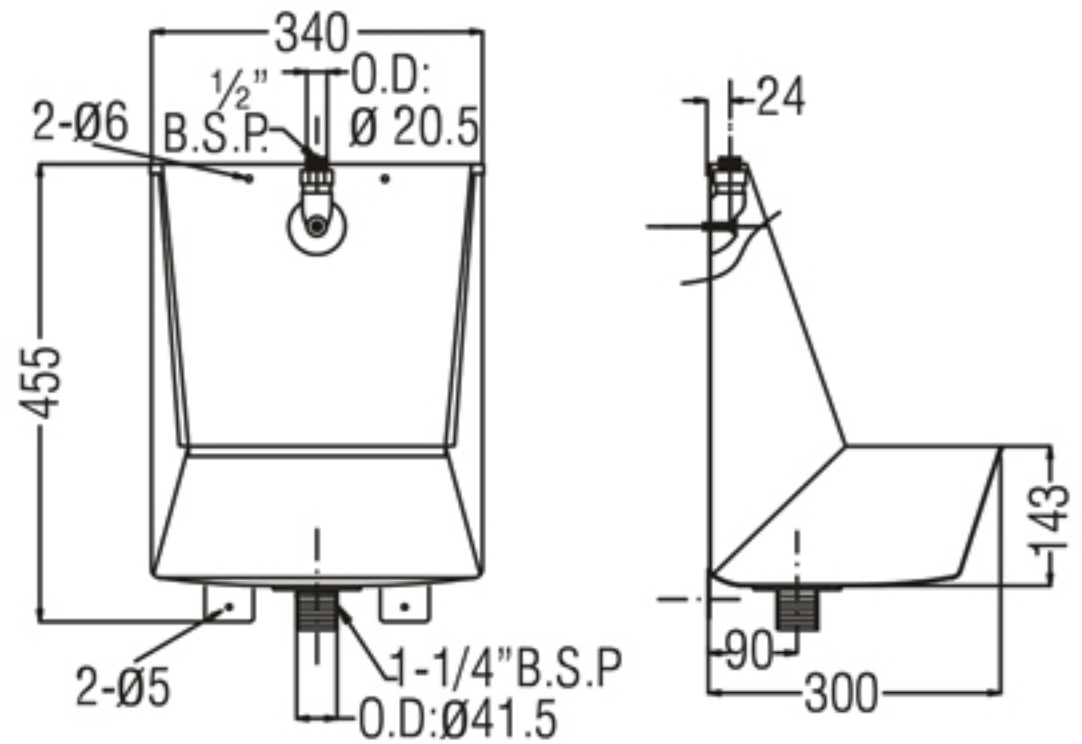

Cory

Design Regd.

Overall size

455 x 340 x 300 mm
 18 x 13½ x 12 inch

Finishes

Satin

Glossy

Anti-scratch

Bathroom Range Features

▪ AISI 304 Quality

▪ 1 mm Thick