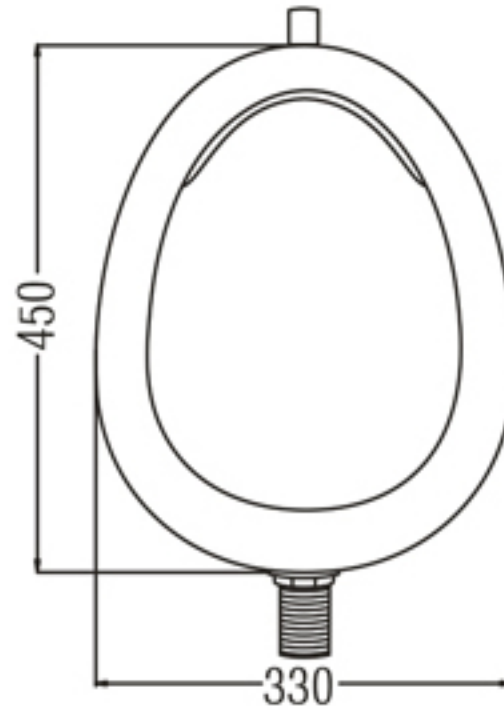

Capri

Design Regd.

Overall size

450 x 330 x 220 mm
 17¾ x 13 x 8½ inch

Finishes

Satin

Glossy

Anti-scratch

Bathroom Range Features

▪ AISI 304 Quality

▪ 1 mm Thick