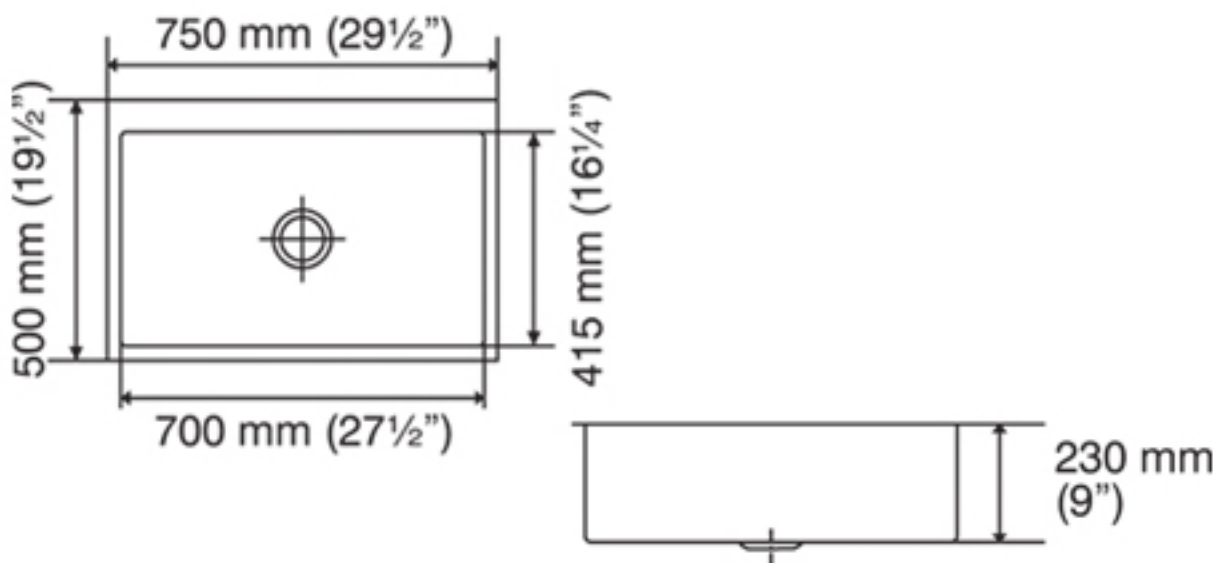

Design Regd.

**Overall Size**

750 mm x 500 mm  
 29½ inch x 19½ inch

**Bowl Size**

700 x 415 x 230 mm  
 27½ x 16¼ x 9 inch

**Finishes**

Satin

Glossy

Anti-scratch

Utterly smart, utterly sleek, utterly futuristic Nirali launches Expell to carve out new profiles in kitchen sinks. Simply an art-piece combined with trendy geometric shape, rugged, heavy-duty performance in Satin finish. Each bowl with single-line sharp bend and angularity for the right slope. Expell captures it with elegance and functionality.

**Expell Range Features**

- AISI 304 Quality
- Bigger deeper bowl
- Satin finish
- 1.2 mm Thick

Expell range sinks are available in plain border only.