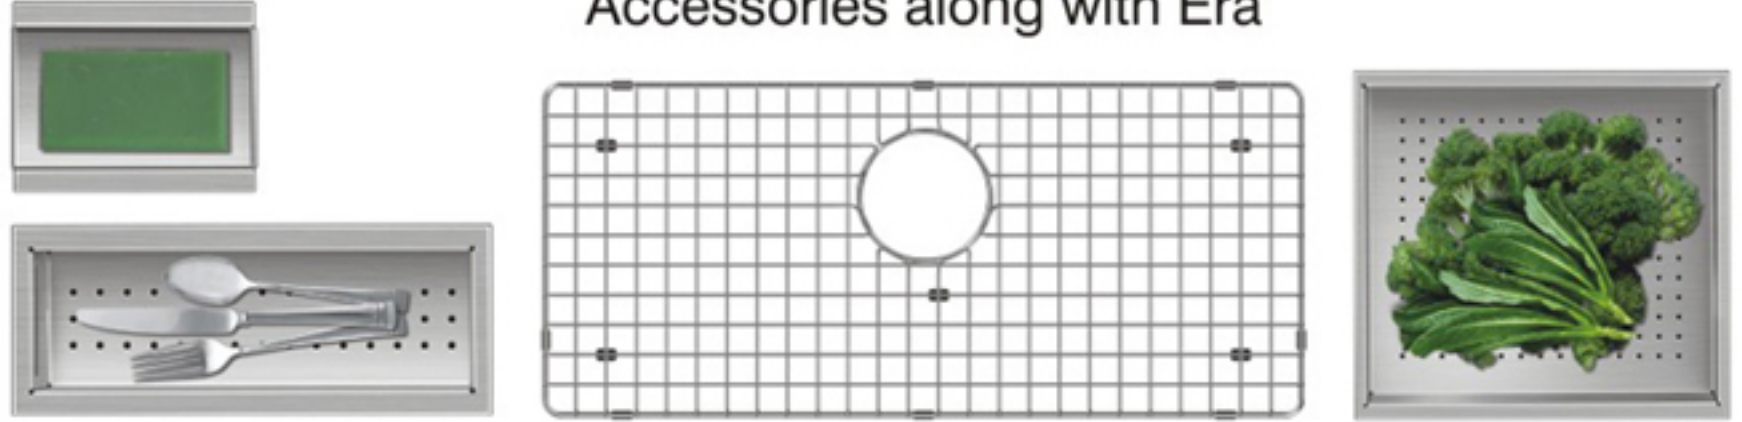

Design Regd.

Overall Size	Bowl Size	Small Bowl Size
915 mm x 514 mm 36 inch x 20 inch	736 x 330 x 230 mm 29 x 13 x 9 inch	864 x 109 x 103 mm 34 x 4 1/4 x 4 inch

Finishes

Satin <input checked="" type="checkbox"/>	Glossy <input type="checkbox"/>	Anti-scratch <input type="checkbox"/>
---	---------------------------------	---------------------------------------

Accessories along with Era

Utterly smart, utterly sleek, utterly futuristic Nirali launches Expell to carve out new profiles in kitchen sinks. Simply an art-piece combined with trendy geometric shape, rugged, heavy-duty performance in Satin finish. Each bowl with single-line sharp bend and angularity for the right slope. Expell captures it with elegance and functionality.

Expell Range Features

• AISI 304 Quality	• Bigger deeper bowl
• Satin finish	• 1.2 mm Thick

Era model is having border of 15 mm.