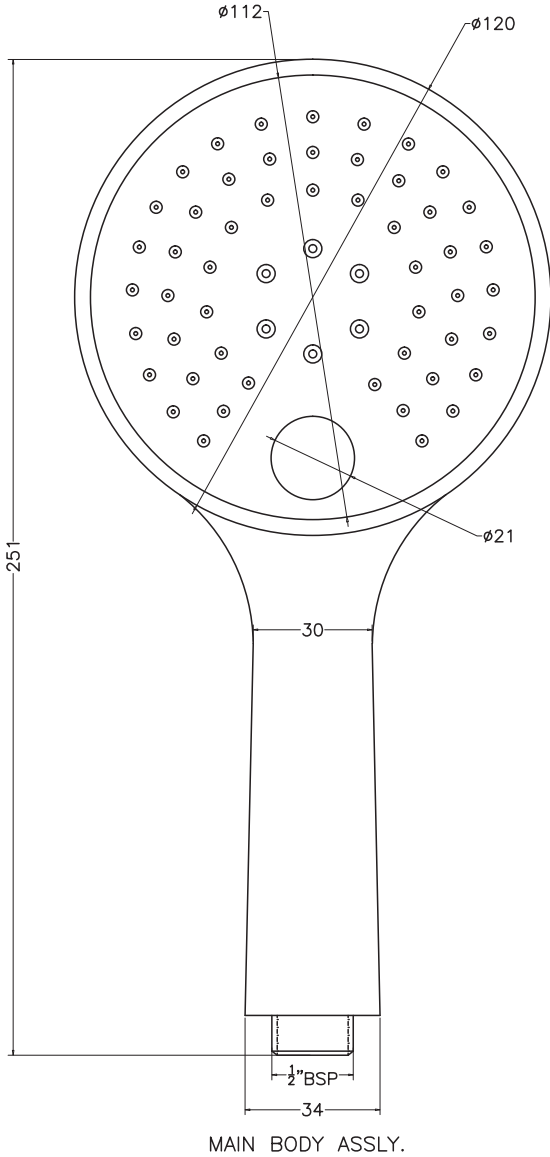

Unit : cm

AQUAPLAY	
Catalogue No.	: Q503131420
Item Description	: 2 Jet hand shower without hose pipe
Product Raw Material	: Brass
ALL DIMENSIONS ARE IN MM	
Scale	NTS
Sheet Size	A4

This Drawing remain the property of QUEO. It must not, even in part, be reproduced or may available to unauthorised person without express concerned of QUEO.