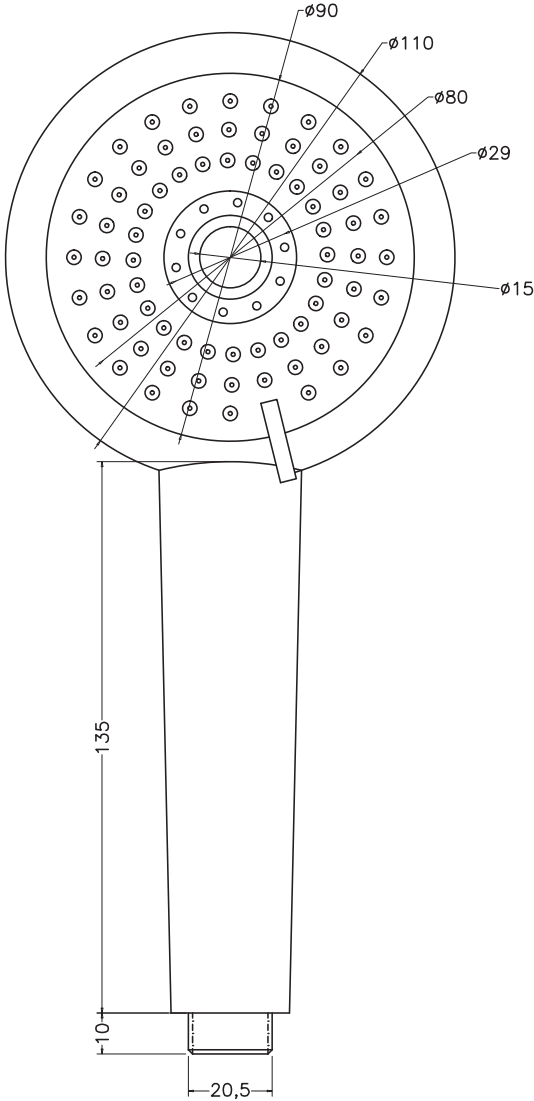

Unit : cm

MAIN BODY ASSLY.

AQUAPLAY	
Catalogue No.	: Q503131520
Item Description	: 3 Jet hand shower without hose pipe
Product Raw Material	: Brass
ALL DIMENSIONS ARE IN MM	
Scale	NTS
Sheet Size	A4

This Drawing remain the property of QUEO. It must not, even in part, be reproduced or may available to unauthorised person without express concerned of QUEO.