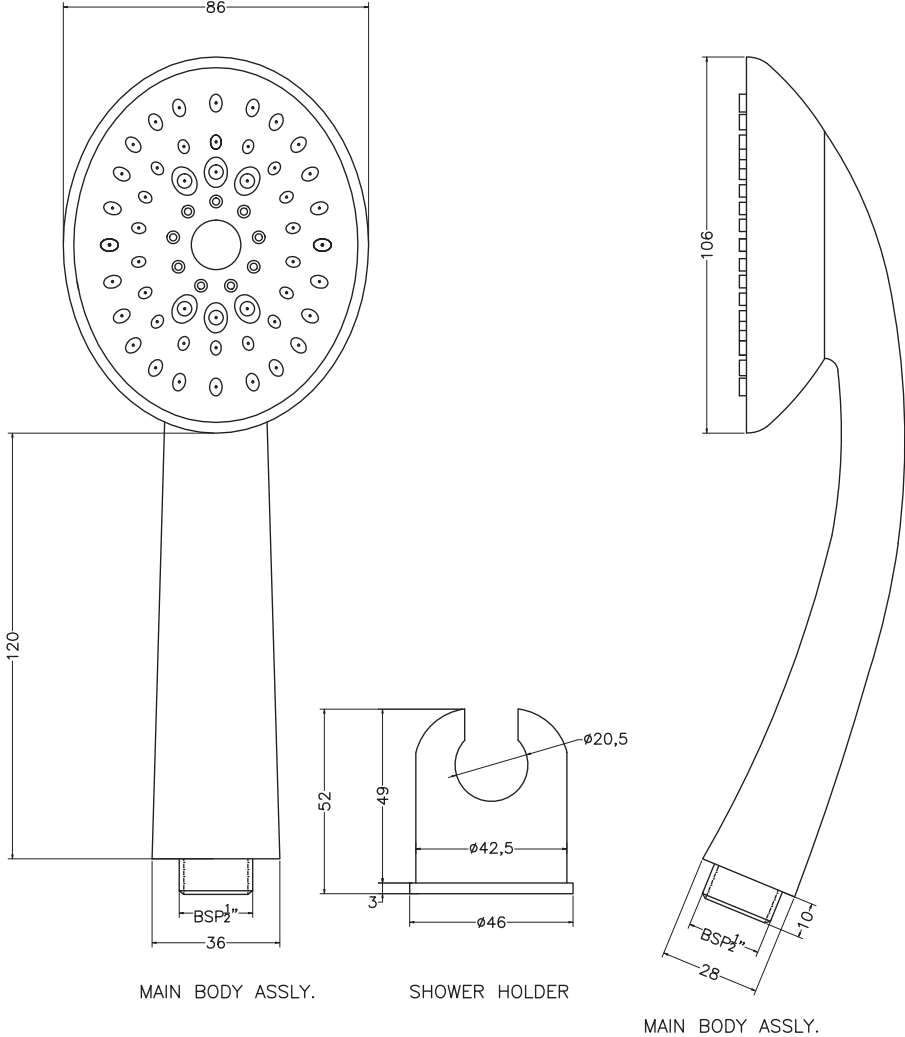

Unit : cm

MAIN BODY ASSLY.

SHOWER HOLDER

MAIN BODY ASSLY.

AQUAPLAY	
Catalogue No.	: Q503131220
Item Description	: 3 Jet hand shower with hose pipe
Product Raw Material	: Brass
ALL DIMENSIONS ARE IN MM	
Scale	NTS
Sheet Size	A4