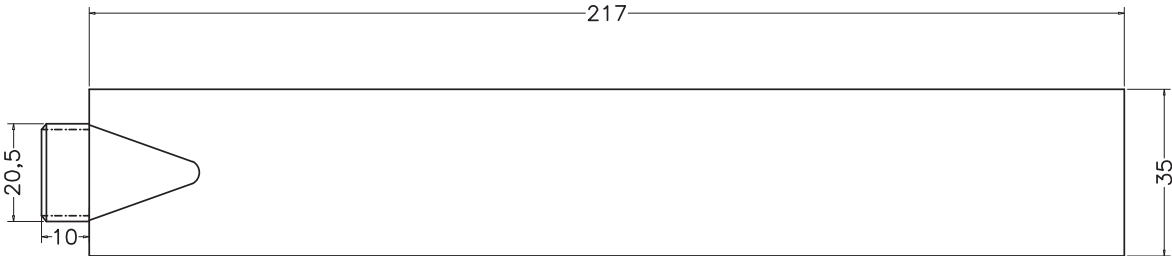

Unit : cm

SPOUT

SPOUT

<b>AQUAPLAY</b>	
<b>Catalogue No.</b>	<b>: Q503131120</b>
<b>Item Description</b>	<b>: Hand shower with hose pipe</b>
<b>Product Raw Material</b>	<b>: Brass</b>
<b>ALL DIMENSIONS ARE IN MM</b>	
<b>Scale</b>	<b>NTS</b>
<b>Sheet Size</b>	<b>A4</b>