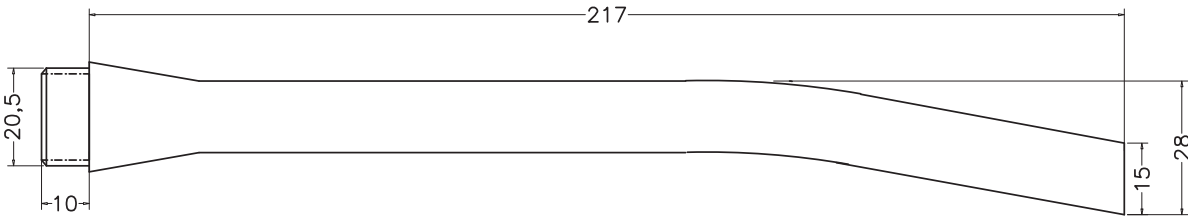

Unit : cm

SPOUT

SPOUT

<b>AQUAPLAY</b>	
<b>Catalogue No.</b>	<b>: Q503131120</b>
<b>Item Description</b>	<b>: Hand shower with hose pipe</b>
<b>Product Raw Material</b>	<b>: Brass</b>
<b>ALL DIMENSIONS ARE IN MM</b>	
<b>Scale</b>	<b>NTS</b>
<b>Sheet Size</b>	<b>A4</b>