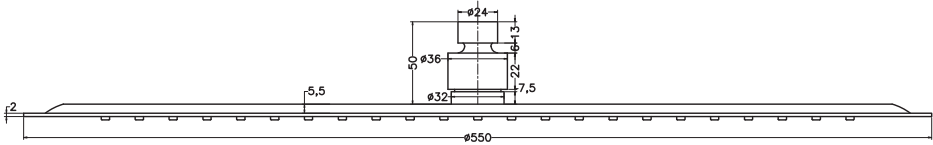

Unit : cm

MAIN BODY ASSLY.

MAIN BODY ASSLY.

AQUAPLAY	
Catalogue No.	: Q503142120
Item Description	: Overhead showers (Rectangle)
Product Raw Material	: Brass
ALL DIMENSIONS ARE IN MM	
Scale	NTS
Sheet Size	A4