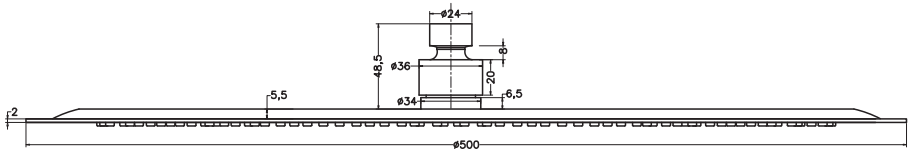

Unit : cm

MAIN BODY ASSLY.

MAIN BODY ASSLY.

<b>AQUAPLAY</b>	
<b>Catalogue No.</b>	: Q503141820
<b>Item Description</b>	: Overhead showers (Round)
<b>Product Raw Material</b>	: Brass
<b>ALL DIMENSIONS ARE IN MM</b>	
<b>Scale</b>	NTS
<b>Sheet Size</b>	A4