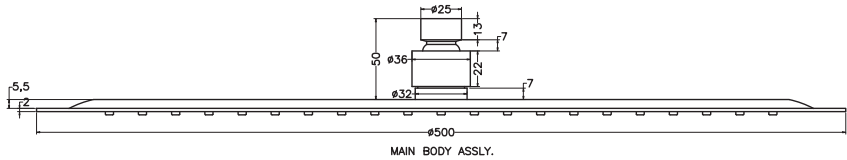

Unit : cm

MAIN BODY ASSLY.

MAIN BODY ASSLY.

AQUAPLAY	
Catalogue No.	: Q503141420
Item Description	: Overhead showers (Square)
Product Raw Material	: Brass
ALL DIMENSIONS ARE IN MM	
Scale	NTS
Sheet Size	A4