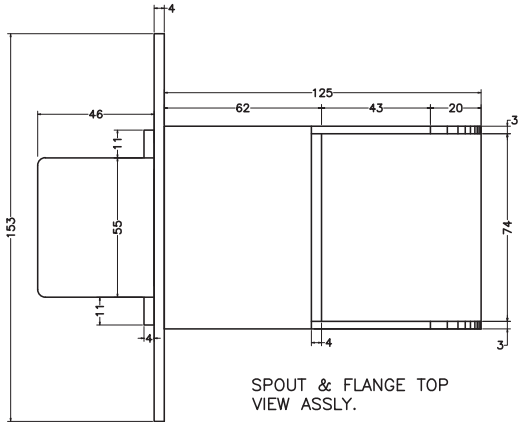

Unit : cm

ARION	
Catalogue No.	: Q103126120
Item Description	: Wall mounted bath spout
Product Raw Material	: Brass
ALL DIMENSIONS ARE IN MM	
Scale	NTS
Sheet Size	A4

This Drawing remain the property of QUEO. It must not, even in part, be reproduced or may available to unauthorised person without express concerned of QUEO.