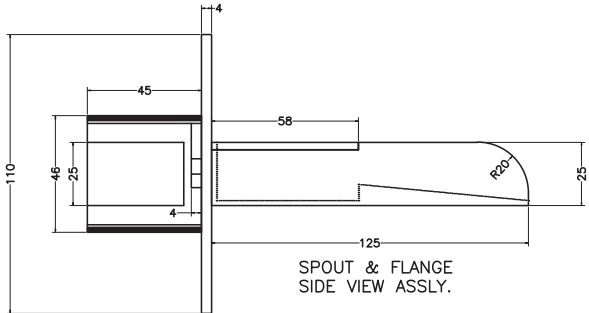

Unit : cm

ARION	
Catalogue No.	: Q103126120
Item Description	: Wall mounted bath spout
Product Raw Material	: Brass
ALL DIMENSIONS ARE IN MM	
Scale	NTS
Sheet Size	A4

This Drawing remain the property of QUEO. It must not, even in part, be reproduced or may available to unauthorised person without express concerned of QUEO.