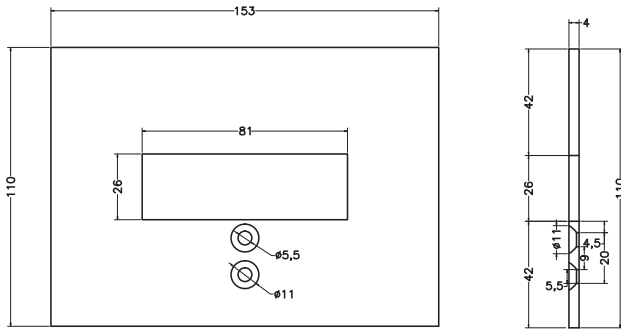

Unit : cm

ARION	
Catalogue No.	: Q103126120
Item Description	: Wall mounted bath spout
Product Raw Material	: Brass
ALL DIMENSIONS ARE IN MM	
Scale	NTS
Sheet Size	A4

This Drawing remain the property of QUEO. It must not, even in part, be reproduced or may available to unauthorised person without express concerned of QUEO.