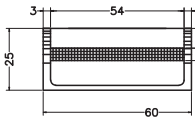

Unit : cm

SPOUT

SPOUT

SPOUT

HANDLE TOP

HANDLE SIDE

HEX NUT

NUT

NIPPLE

TOP

BOTTOM

SIDE VIEW

**ARION**

**Catalogue No. : Q103117120**

**Item Description : Wall mounted single lever basin mixer for concealed installation**

**Product Raw Material : Brass**

**ALL DIMENSIONS ARE IN MM**

**Scale : NTS**

**Sheet Size : A4**

This Drawing remain the property of QUEO. It must not, even in part, be reproduced or may available to unauthorised person without express concerned of QUEO.