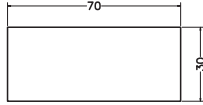

Unit : cm

SPOUT

SPOUT

SPOUT

HANDLE TOP

HANDLE SIDE

HEX NUT

NUT

NIPPLE

TOP

BOTTOM

SIDE VIEW

**ARION**

**Catalogue No. : Q103117120**

**Item Description : Wall mounted single lever basin mixer for concealed installation**

**Product Raw Material : Brass**

**ALL DIMENSIONS ARE IN MM**

**Scale : NTS**

**Sheet Size : A4**

This Drawing remain the property of QUEO. It must not, even in part, be reproduced or may available to unauthorised person without express concerned of QUEO.