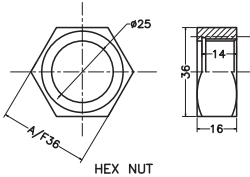

Unit : cm

SPOUT

SPOUT

SPOUT

HANDLE TOP

HANDLE SIDE

HEX NUT

NUT

NIPPLE

TOP

BOTTOM

SIDE VIEW

**ARION**

**Catalogue No. : Q103117120**

**Item Description : Wall mounted single lever basin mixer for concealed installation**

**Product Raw Material : Brass**

**ALL DIMENSIONS ARE IN MM**

**Scale : NTS**

**Sheet Size : A4**

This Drawing remain the property of QUEO. It must not, even in part, be reproduced or may available to unauthorised person without express concerned of QUEO.