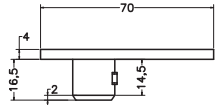

Unit : cm

SPOUT

SPOUT

SPOUT

HANDLE TOP

HANDLE SIDE

HEX NUT

NUT

NIPPLE

TOP

BOTTOM

SIDE VIEW

**ARION**

**Catalogue No. : Q103117120**

**Item Description : Wall mounted single lever basin mixer for concealed installation**

**Product Raw Material : Brass**

**ALL DIMENSIONS ARE IN MM**

**Scale : NTS**

**Sheet Size : A4**

This Drawing remain the property of QUEO. It must not, even in part, be reproduced or may available to unauthorised person without express concerned of QUEO.