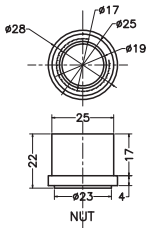

Unit : cm

SPOUT

SPOUT

SPOUT

HANDLE TOP

HANDLE SIDE

HEX NUT

NUT

NIPPLE

TOP

BOTTOM

SIDE VIEW

**ARION**

**Catalogue No. : Q103117120**

**Item Description : Wall mounted single lever basin mixer for concealed installation**

**Product Raw Material : Brass**

**ALL DIMENSIONS ARE IN MM**

**Scale : NTS**

**Sheet Size : A4**

This Drawing remain the property of QUEO. It must not, even in part, be reproduced or may available to unauthorised person without express concerned of QUEO.