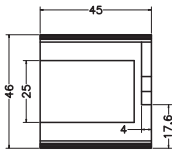

Unit : cm

SPOUT

SPOUT

SPOUT

HANDLE TOP

HANDLE SIDE

HEX NUT

NUT

NIPPLE

TOP

BOTTOM

SIDE VIEW

**ARION**

**Catalogue No. : Q103117120**

**Item Description : Wall mounted single lever basin mixer for concealed installation**

**Product Raw Material : Brass**

**ALL DIMENSIONS ARE IN MM**

**Scale : NTS**

**Sheet Size : A4**

This Drawing remain the property of QUEO. It must not, even in part, be reproduced or may available to unauthorised person without express concerned of QUEO.