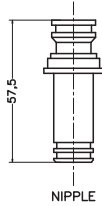

Unit : cm

SPOUT

SPOUT

SPOUT

HANDLE TOP

HANDLE SIDE

HEX NUT

NUT

NIPPLE

TOP

BOTTOM

SIDE VIEW

**ARION**

**Catalogue No. : Q103117120**

**Item Description : Wall mounted single lever basin mixer for concealed installation**

**Product Raw Material : Brass**

**ALL DIMENSIONS ARE IN MM**

**Scale : NTS**

**Sheet Size : A4**

This Drawing remain the property of QUEO. It must not, even in part, be reproduced or may available to unauthorised person without express concerned of QUEO.