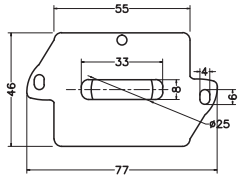

Unit : cm

SPOUT

SPOUT

SPOUT

HANDLE TOP

HANDLE SIDE

HEX NUT

NUT

NIPPLE

TOP

BOTTOM

SIDE VIEW

**ARION**

**Catalogue No. : Q103117120**

**Item Description : Wall mounted single lever basin mixer for concealed installation**

**Product Raw Material : Brass**

**ALL DIMENSIONS ARE IN MM**

**Scale : NTS**

**Sheet Size : A4**

This Drawing remain the property of QUEO. It must not, even in part, be reproduced or may available to unauthorised person without express concerned of QUEO.