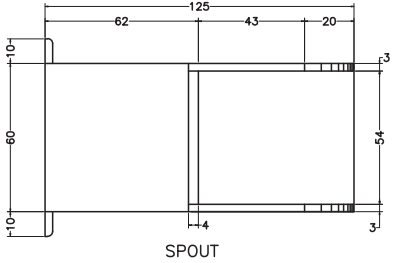

Unit : cm

SPOUT

SPOUT

SPOUT

HANDLE TOP

HANDLE SIDE

HEX NUT

NUT

NIPPLE

TOP

BOTTOM

SIDE VIEW

**ARION**

**Catalogue No. : Q103117120**

**Item Description : Wall mounted single lever basin mixer for concealed installation**

**Product Raw Material : Brass**

**ALL DIMENSIONS ARE IN MM**

**Scale : NTS**

**Sheet Size : A4**

This Drawing remain the property of QUEO. It must not, even in part, be reproduced or may available to unauthorised person without express concerned of QUEO.