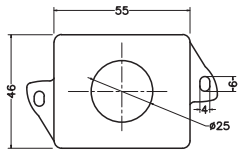

Unit : cm

SPOUT

SPOUT

SPOUT

HANDLE TOP

HANDLE SIDE

HEX NUT

NUT

NIPPLE

TOP

BOTTOM

SIDE VIEW

**ARION**

**Catalogue No. : Q103117120**

**Item Description : Wall mounted single lever basin mixer for concealed installation**

**Product Raw Material : Brass**

**ALL DIMENSIONS ARE IN MM**

**Scale : NTS**

**Sheet Size : A4**

This Drawing remain the property of QUEO. It must not, even in part, be reproduced or may available to unauthorised person without express concerned of QUEO.