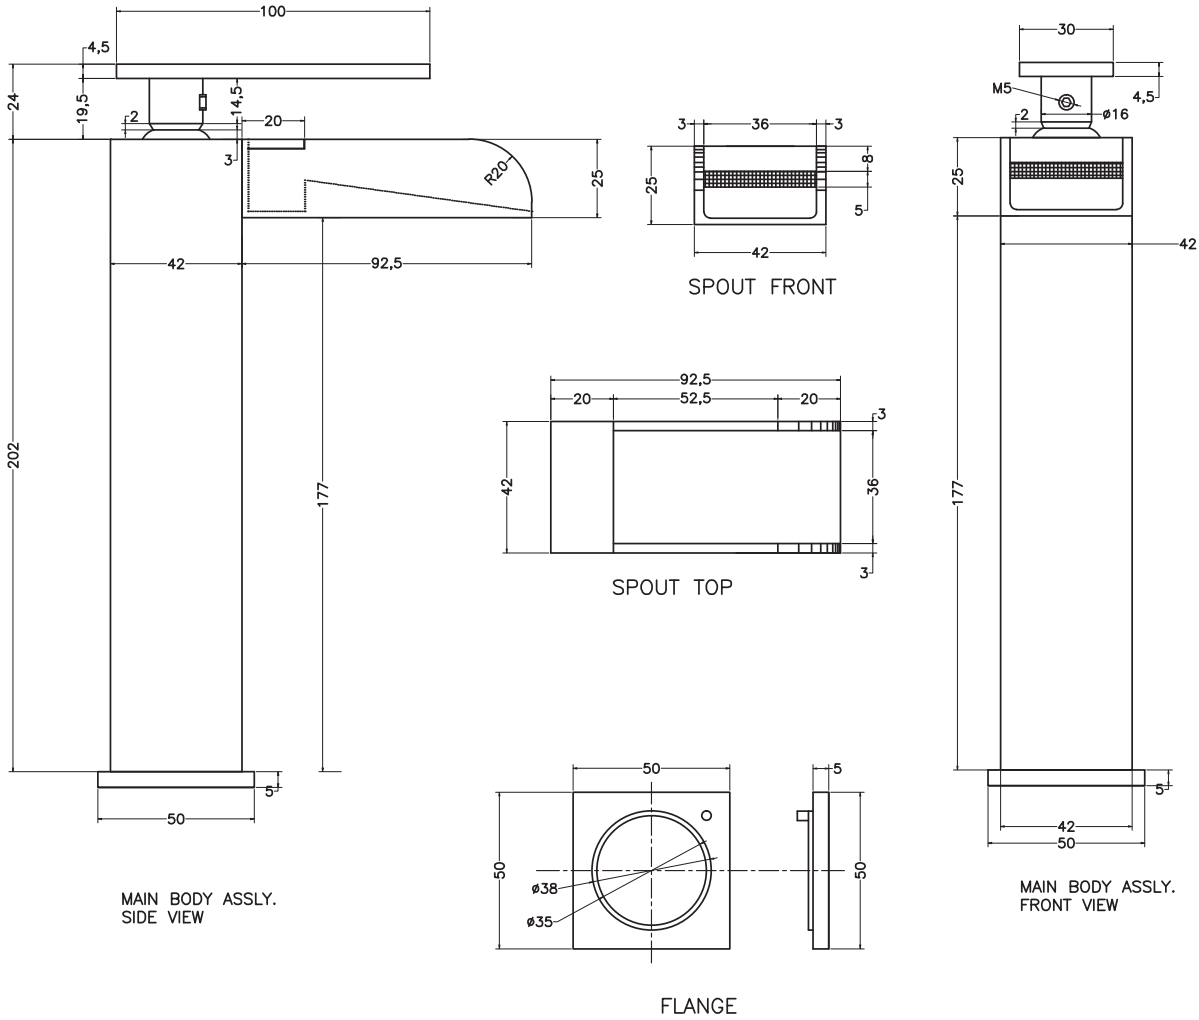

Unit : cm

ARION	
Catalogue No.	: Q103114120
Item Description	: Single lever tall basin mixer
Product Raw Material	: Brass
ALL DIMENSIONS ARE IN MM	
Scale	NTS
Sheet Size	A4

This Drawing remain the property of QUEO. It must not, even in part, be reproduced or may available to unauthorised person without express concerned of QUEO.