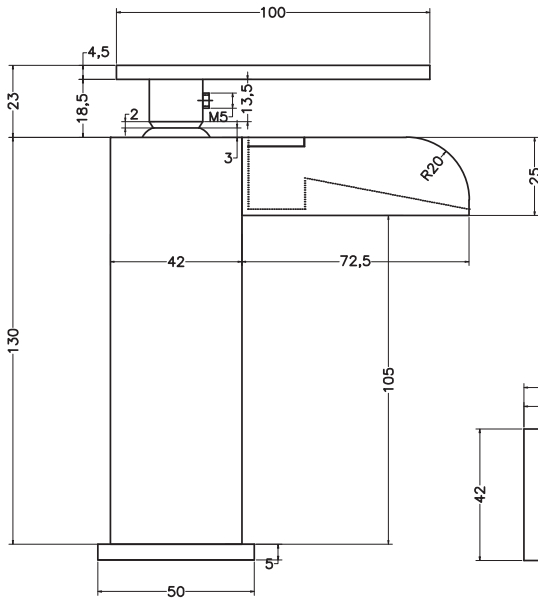

Unit : cm

MAIN BODY ASSLY.

SPOUT FRONT

SPOUT TOP

MAIN BODY ASSLY.

FLANGE

ARION	
Catalogue No.	: Q103111120
Item Description	: Single lever basin mixer
Product Raw Material	: Brass
ALL DIMENSIONS ARE IN MM	
Scale	NTS
Sheet Size	A4