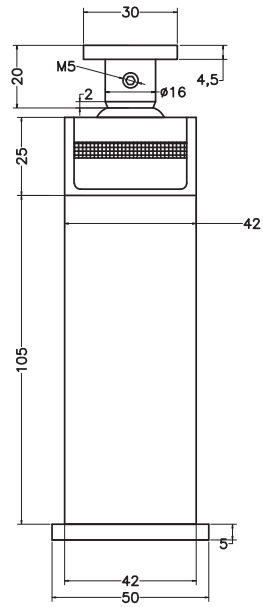

Unit : cm

MAIN BODY ASSLY.

SPOUT FRONT

SPOUT TOP

MAIN BODY ASSLY.

FLANGE

ARION	
Catalogue No.	: Q103111120
Item Description	: Single lever basin mixer
Product Raw Material	: Brass
ALL DIMENSIONS ARE IN MM	
Scale	NTS
Sheet Size	A4