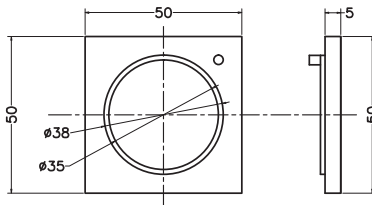

Unit : cm

MAIN BODY ASSLY.

SPOUT FRONT

SPOUT TOP

MAIN BODY ASSLY.

FLANGE

ARION	
Catalogue No.	: Q103111120
Item Description	: Single lever basin mixer
Product Raw Material	: Brass
ALL DIMENSIONS ARE IN MM	
Scale	NTS
Sheet Size	A4