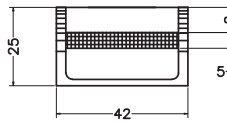

Unit : cm

MAIN BODY ASSLY.

SPOUT FRONT

SPOUT TOP

MAIN BODY ASSLY.

FLANGE

ARION	
Catalogue No.	: Q103111120
Item Description	: Single lever basin mixer
Product Raw Material	: Brass
ALL DIMENSIONS ARE IN MM	
Scale	NTS
Sheet Size	A4