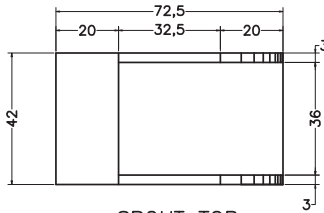

Unit : cm

MAIN BODY ASSLY.

SPOUT FRONT

SPOUT TOP

MAIN BODY ASSLY.

FLANGE

ARION	
Catalogue No.	: Q103111120
Item Description	: Single lever basin mixer
Product Raw Material	: Brass
ALL DIMENSIONS ARE IN MM	
Scale	NTS
Sheet Size	A4