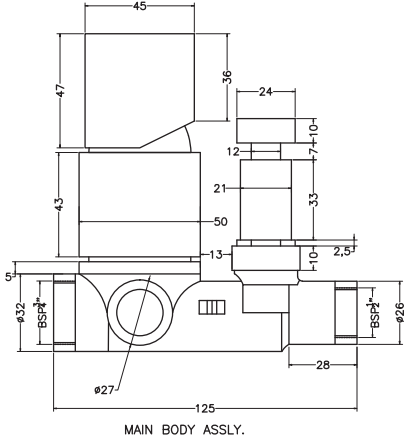

Unit : cm

F-ELEGANT	
Catalogue No.	: Q743123120
Item Description	: Single lever bath & shower mixer for concealed installation
Product Raw Material	: Brass
ALL DIMENSIONS ARE IN MM	
Scale	NTS
Sheet Size	A4