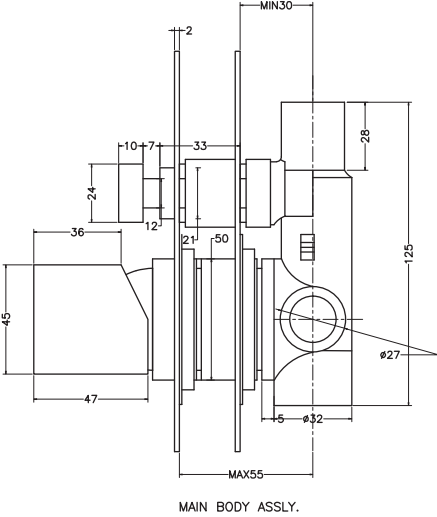

Unit : cm

F-ELEGANT	
Catalogue No.	: Q743123120
Item Description	: Single lever bath & shower mixer for concealed installation
Product Raw Material	: Brass
ALL DIMENSIONS ARE IN MM	
Scale	NTS
Sheet Size	A4