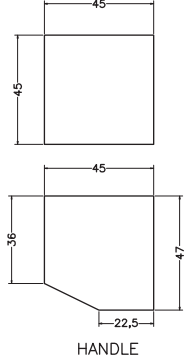

Unit : cm

F-ELEGANT	
Catalogue No.	: Q743123120
Item Description	: Single lever bath & shower mixer for concealed installation
Product Raw Material	: Brass
ALL DIMENSIONS ARE IN MM	
Scale	NTS
Sheet Size	A4