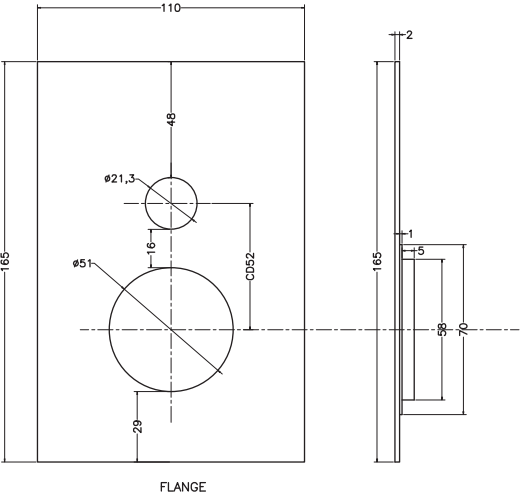

Unit : cm

F-ELEGANT	
Catalogue No.	: Q743123120
Item Description	: Single lever bath & shower mixer for concealed installation
Product Raw Material	: Brass
ALL DIMENSIONS ARE IN MM	
Scale	NTS
Sheet Size	A4