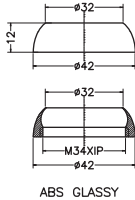

Unit : cm

F-ELEGANT	
Catalogue No.	: Q743123120
Item Description	: Single lever bath & shower mixer for concealed installation
Product Raw Material	: Brass
ALL DIMENSIONS ARE IN MM	
Scale	NTS
Sheet Size	A4