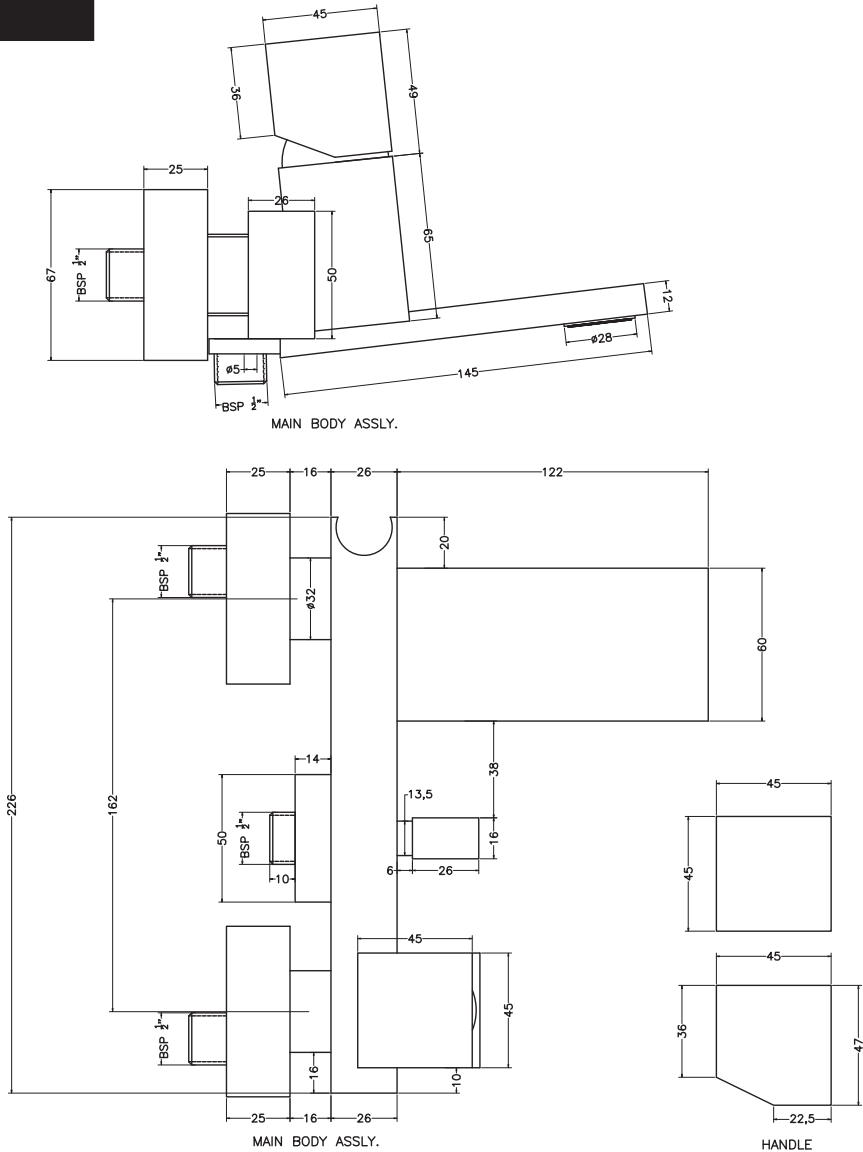

Unit : cm

F-ELEGANT

Catalogue No. : Q743121120
Item Description : Single lever bath & shower mixer for exposed fitting
Product Raw Material : Brass

ALL DIMENSIONS ARE IN MM

Scale	NTS
Sheet Size	A4

This Drawing remain the property of QUEO. It must not, even in part, be reproduced or may available to unauthorised person without express concerned of QUEO.