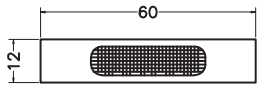

Unit : cm

WALL FLANGE

SPOUT SIDE

SPOUT FRONT

<b>F-ELEGANT</b>	
<b>Catalogue No.</b>	: Q743126120
<b>Item Description</b>	: Wall mounted bath spout
<b>Product Raw Material</b>	: Brass
<b>ALL DIMENSIONS ARE IN MM</b>	
<b>Scale</b>	NTS
<b>Sheet Size</b>	A4