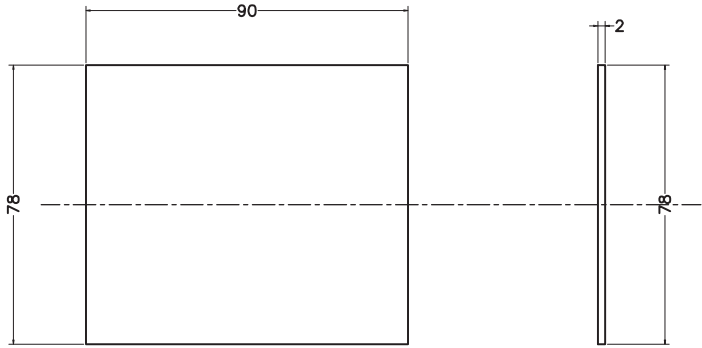

Unit : cm

WALL FLANGE

SPOUT SIDE

SPOUT FRONT

<b>F-ELEGANT</b>	
<b>Catalogue No.</b>	: Q743126120
<b>Item Description</b>	: Wall mounted bath spout
<b>Product Raw Material</b>	: Brass
<b>ALL DIMENSIONS ARE IN MM</b>	
<b>Scale</b>	NTS
<b>Sheet Size</b>	A4