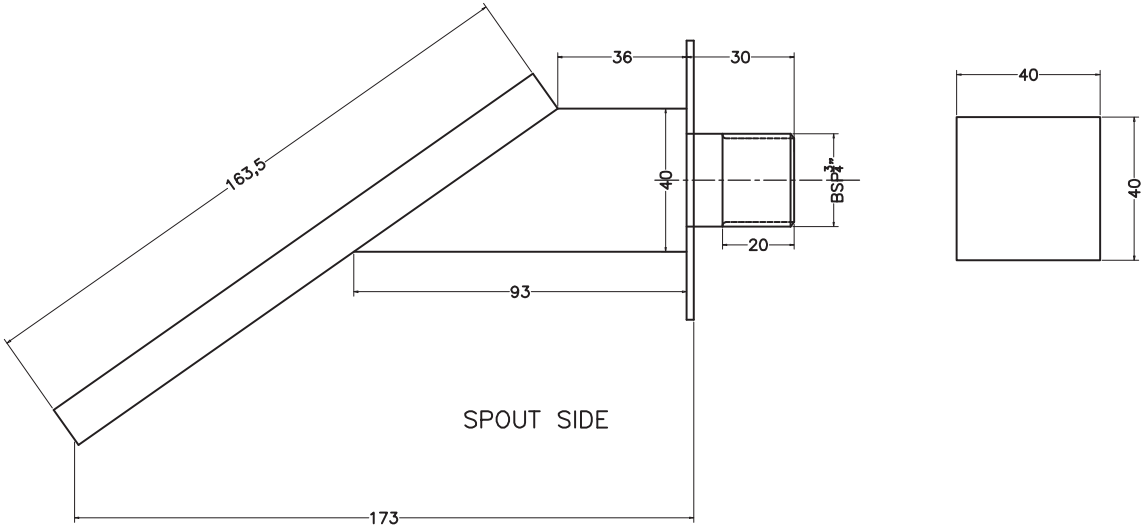

Unit : cm

WALL FLANGE

SPOUT SIDE

SPOUT FRONT

<b>F-ELEGANT</b>	
<b>Catalogue No.</b>	: Q743126120
<b>Item Description</b>	: Wall mounted bath spout
<b>Product Raw Material</b>	: Brass
<b>ALL DIMENSIONS ARE IN MM</b>	
<b>Scale</b>	NTS
<b>Sheet Size</b>	A4