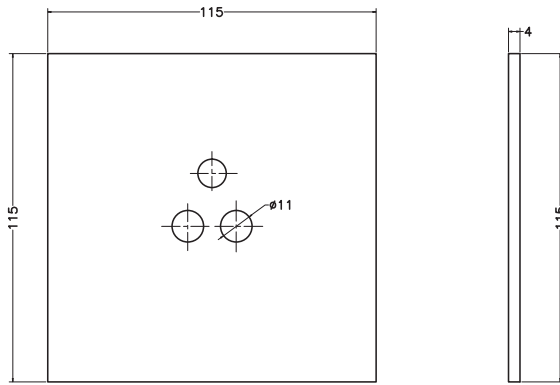

Unit : cm

WALL FLANGE

SIDE VIEW

SPOUT

BOTTOM

**F-ELEGANT**

**Catalogue No. : Q743117120**

**Item Description : Wall mounted single lever basin mixer for concealed installation**

**Product Raw Material : Brass**

**ALL DIMENSIONS ARE IN MM**

**Scale : NTS**

**Sheet Size : A4**

This Drawing remain the property of QUEO. It must not, even in part, be reproduced or may available to unauthorised person without express concerned of QUEO.