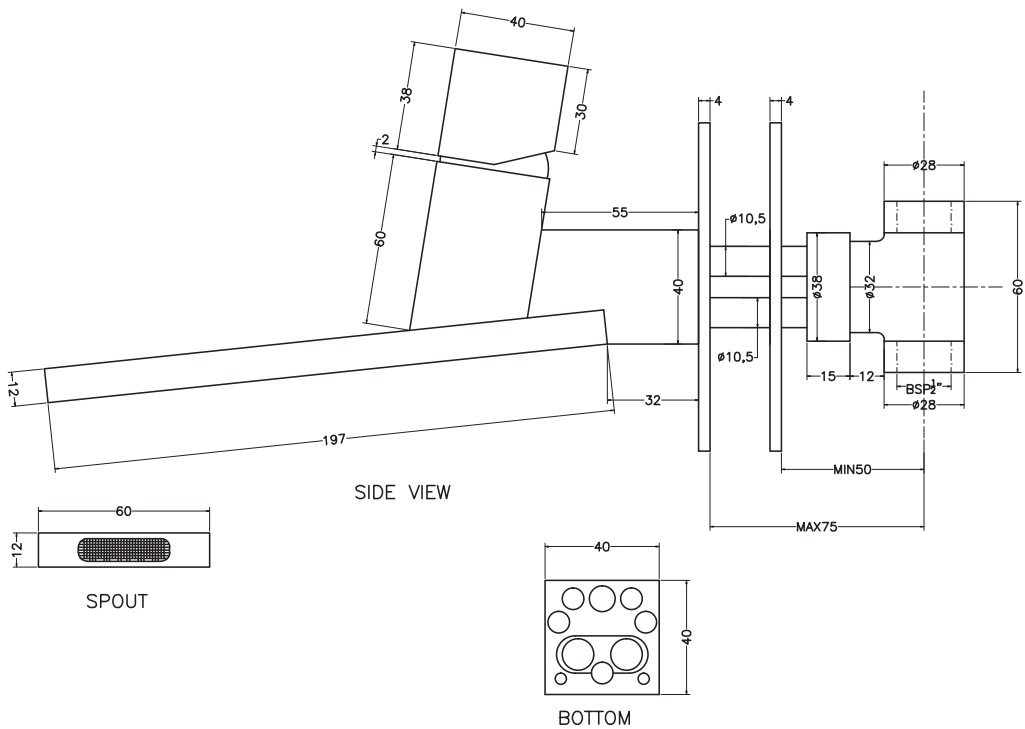

Unit : cm

WALL FLANGE

SIDE VIEW

SPOUT

BOTTOM

**F-ELEGANT**

**Catalogue No. : Q743117120**

**Item Description : Wall mounted single lever basin mixer for concealed installation**

**Product Raw Material : Brass**

**ALL DIMENSIONS ARE IN MM**

**Scale : NTS**

**Sheet Size : A4**

This Drawing remain the property of QUEO. It must not, even in part, be reproduced or may available to unauthorised person without express concerned of QUEO.