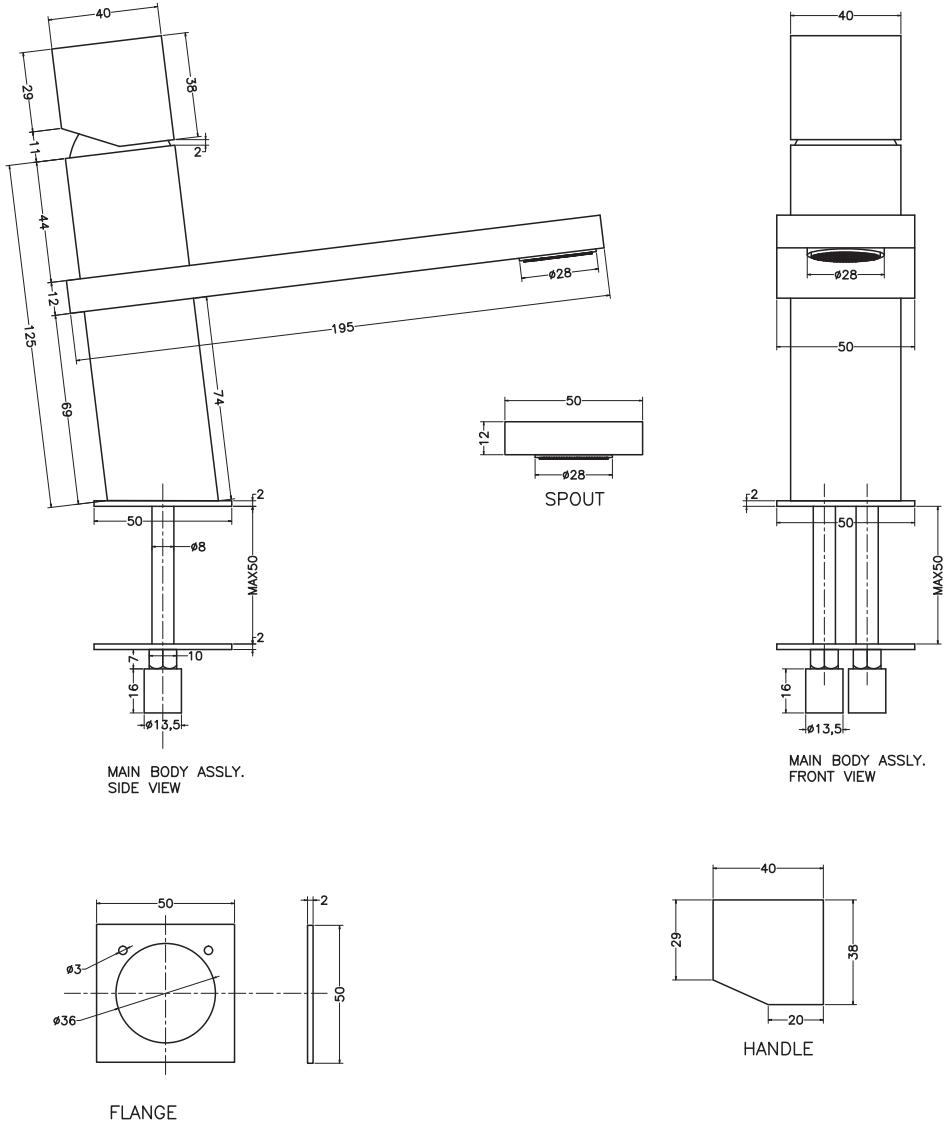

Unit : cm

F-ELEGANT	
Catalogue No.	: Q74311120
Item Description	: Single lever basin mixer
Product Raw Material	: Brass
ALL DIMENSIONS ARE IN MM	
Scale	NTS
Sheet Size	A4

This Drawing remain the property of QUEO. It must not, even in part, be reproduced or may available to unauthorised person without express concerned of QUEO.