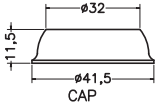

Unit : cm

F-MOSAICO ORO	
Catalogue No.	: Q723123120
Item Description	: Single lever bath & shower mixer for concealed installation
Product Raw Material	: Brass
ALL DIMENSIONS ARE IN MM	
Scale	NTS
Sheet Size	A4