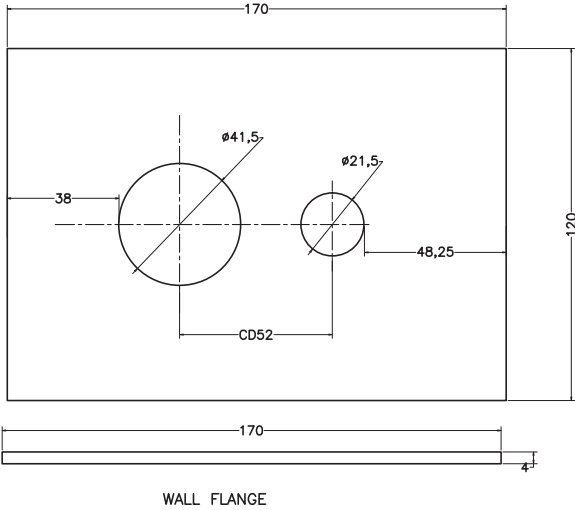

Unit : cm

F-MOSAICO ORO	
Catalogue No.	: Q723123120
Item Description	: Single lever bath & shower mixer for concealed installation
Product Raw Material	: Brass
ALL DIMENSIONS ARE IN MM	
Scale	NTS
Sheet Size	A4