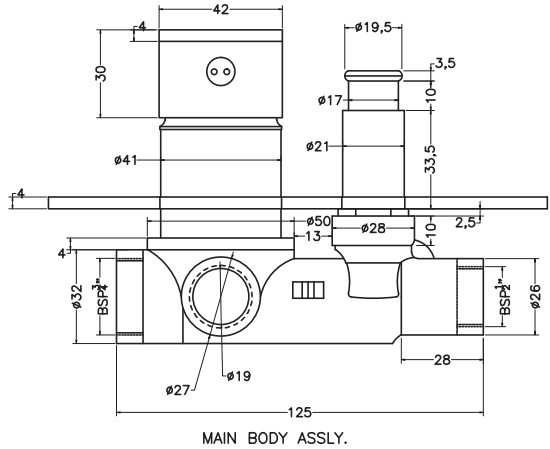

Unit : cm

F-MOSAICO ORO	
Catalogue No.	: Q723123120
Item Description	: Single lever bath & shower mixer for concealed installation
Product Raw Material	: Brass
ALL DIMENSIONS ARE IN MM	
Scale	NTS
Sheet Size	A4