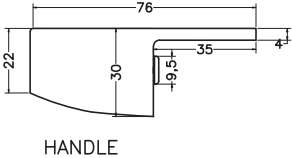

Unit : cm

F-MOSAICO ORO	
Catalogue No.	: Q723123120
Item Description	: Single lever bath & shower mixer for concealed installation
Product Raw Material	: Brass
ALL DIMENSIONS ARE IN MM	
Scale	NTS
Sheet Size	A4