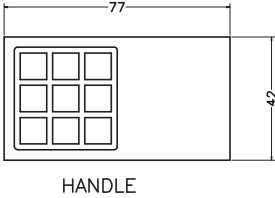

Unit : cm

F-MOSAICO ORO	
Catalogue No.	: Q723123120
Item Description	: Single lever bath & shower mixer for concealed installation
Product Raw Material	: Brass
ALL DIMENSIONS ARE IN MM	
Scale	NTS
Sheet Size	A4