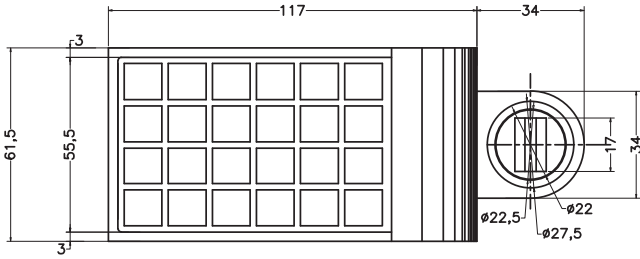

Unit : cm

MAIN BODY ASSLY.

MAIN BODY ASSLY.

<b>F-MOSAICO ORO</b>	
<b>Catalogue No.</b>	<b>: Q723111114</b>
<b>Item Description</b>	<b>: Single lever basin mixer</b>
<b>Product Raw Material</b>	<b>: Brass</b>
<b>ALL DIMENSIONS ARE IN MM</b>	
<b>Scale</b>	<b>NTS</b>
<b>Sheet Size</b>	<b>A4</b>