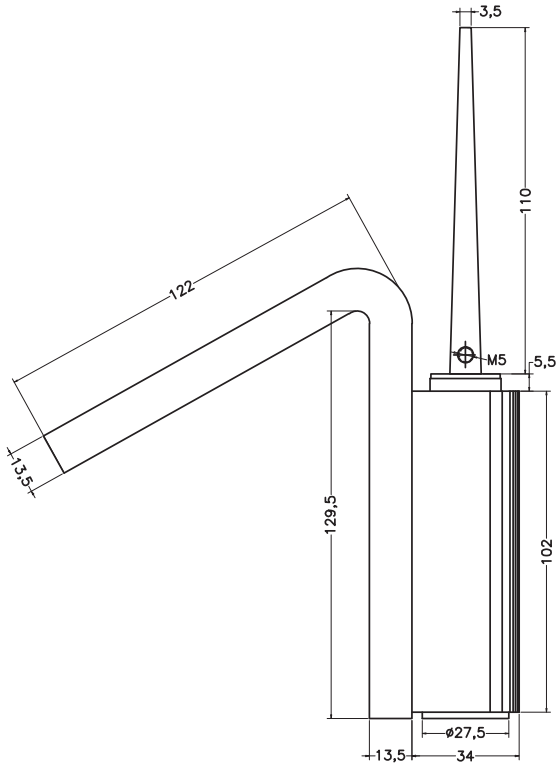

Unit : cm

MAIN BODY ASSLY.

MAIN BODY ASSLY.

<b>F-MOSAICO ORO</b>	
<b>Catalogue No.</b>	<b>: Q723111114</b>
<b>Item Description</b>	<b>: Single lever basin mixer</b>
<b>Product Raw Material</b>	<b>: Brass</b>
<b>ALL DIMENSIONS ARE IN MM</b>	
<b>Scale</b>	<b>NTS</b>
<b>Sheet Size</b>	<b>A4</b>