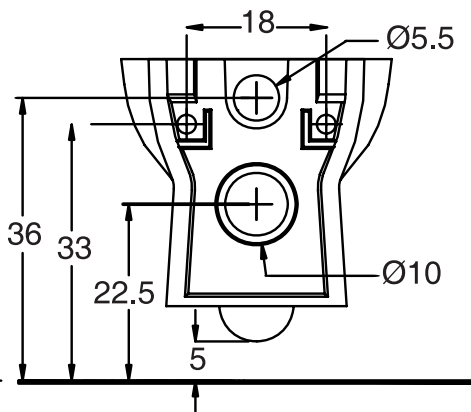

Unit : cm

AL BANO

Catalogue No. : Q157240110

Item Description : Wall mounted water closet

Size : L X W X H
56 X 34.5 X 36 cm

Unit : cm

Products subject to technical modifications & design deviations
Specification subject to change without prior notice