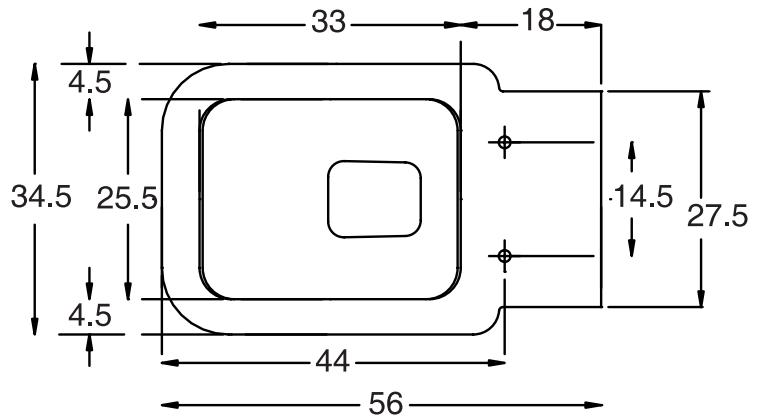

Unit : cm

AL BANO

Catalogue No. : Q157240110

Item Description : Wall mounted water closet

Size : L X W X H
56 X 34.5 X 36 cm

Unit : cm

Products subject to technical modifications & design deviations
Specification subject to change without prior notice