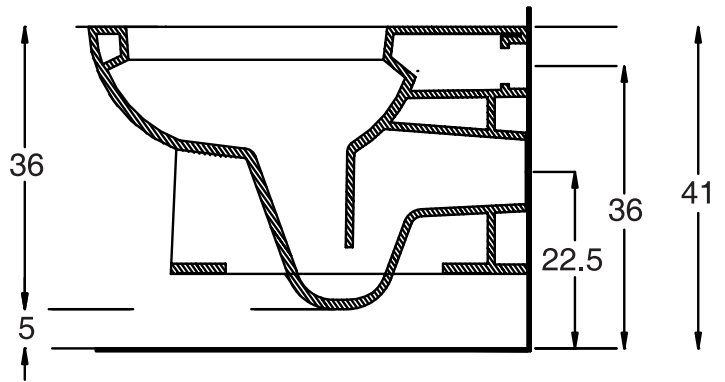

Unit : cm

AL BANO

Catalogue No. : Q157240110

Item Description : Wall mounted water closet

Size : L X W X H
56 X 34.5 X 36 cm

Unit : cm

Products subject to technical modifications & design deviations
Specification subject to change without prior notice