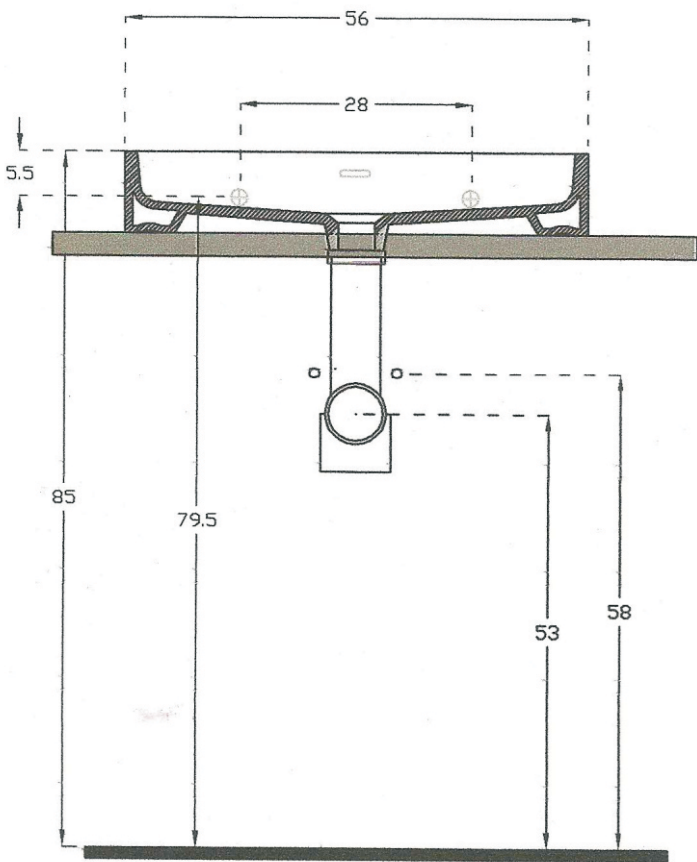

Unit : cm

PLAN VIEW

FRONT ELEVATION

SECTIONAL VIEW

ENZO	
Catalogue No.	: Q167140110
Item Description	: WB Wall Hung Cum Over Counter Enzo
Size	: L X W X H 56 X 40 X 12 cm
Unit	: cm

Products subject to technical modifications & design deviations
Specification subject to change without prior notice