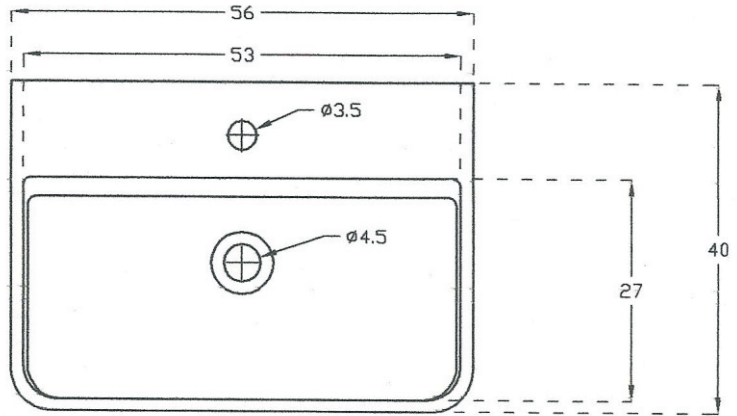

Unit : cm

PLAN VIEW

FRONT ELEVATION

SECTIONAL VIEW

ENZO	
Catalogue No.	: Q167140110
Item Description	: WB Wall Hung Cum Over Counter Enzo
Size	: L X W X H 56 X 40 X 12 cm
Unit	: cm

Products subject to technical modifications & design deviations
Specification subject to change without prior notice