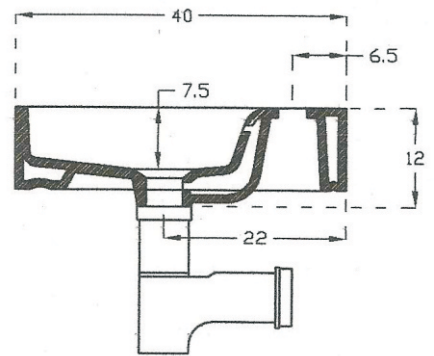

Unit : cm

PLAN VIEW

FRONT ELEVATION

SECTIONAL VIEW

ENZO	
Catalogue No.	: Q167140110
Item Description	: WB Wall Hung Cum Over Counter Enzo
Size	: L X W X H 56 X 40 X 12 cm
Unit	: cm

Products subject to technical modifications & design deviations
Specification subject to change without prior notice