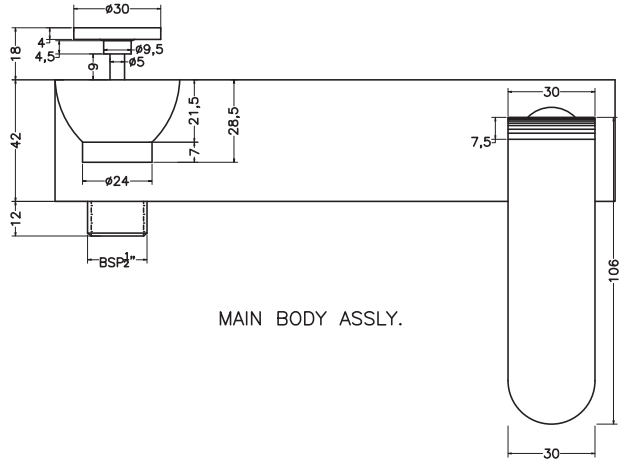

Unit : cm

MAIN BODY ASSLY.

MAIN BODY ASSLY.

ALLA MODA	
Catalogue No.	: Q203121120
Item Description	: Single lever bath mixer for exposed fitting
Product Raw Material	: Brass
ALL DIMENSIONS ARE IN MM	
Scale	NTS
Sheet Size	A4