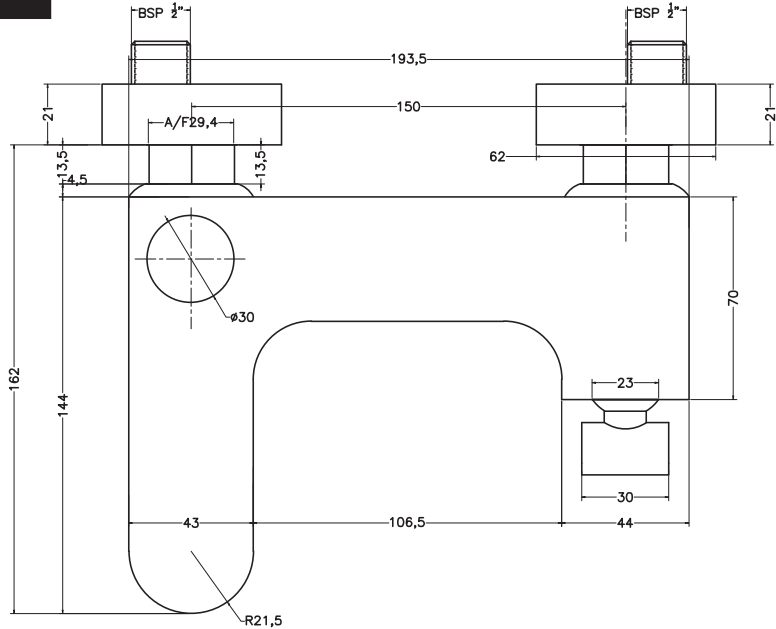

Unit : cm

MAIN BODY ASSLY.

MAIN BODY ASSLY.

ALLA MODA	
Catalogue No.	: Q203121120
Item Description	: Single lever bath mixer for exposed fitting
Product Raw Material	: Brass
ALL DIMENSIONS ARE IN MM	
Scale	NTS
Sheet Size	A4