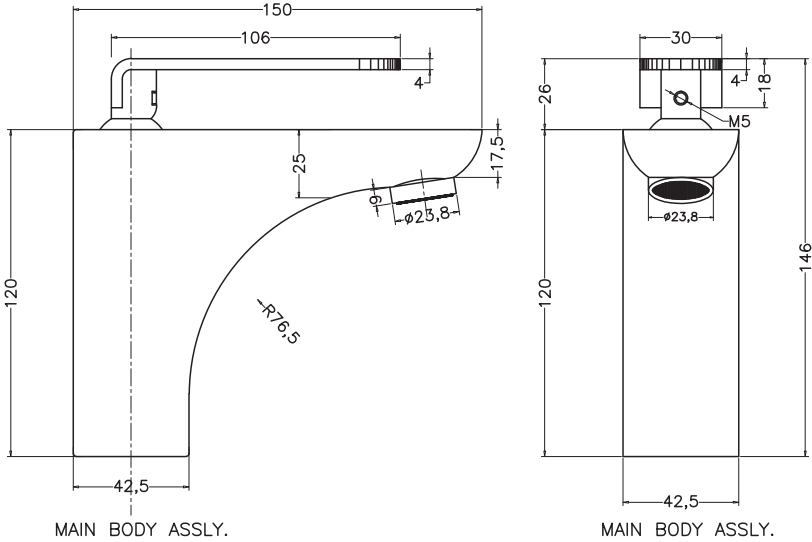

Unit : cm

ALLA MODA	
Catalogue No.	: Q20311120
Item Description	: Single lever basin mixer
Product Raw Material	: Brass
ALL DIMENSIONS ARE IN MM	
Scale	NTS
Sheet Size	A4

This Drawing remain the property of QUEO. It must not, even in part, be reproduced or may available to unauthorised person without express concerned of QUEO.