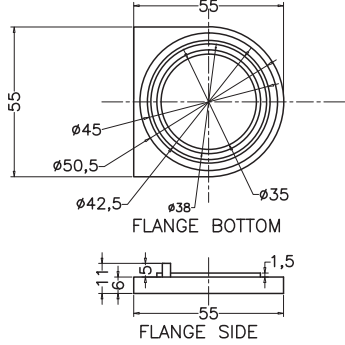

Unit : cm

ALLA MODA	
Catalogue No.	: Q20311120
Item Description	: Single lever basin mixer
Product Raw Material	: Brass
ALL DIMENSIONS ARE IN MM	
Scale	NTS
Sheet Size	A4

This Drawing remain the property of QUEO. It must not, even in part, be reproduced or may available to unauthorised person without express concerned of QUEO.