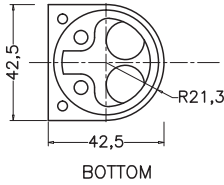

Unit : cm

ALLA MODA	
Catalogue No.	: Q20311120
Item Description	: Single lever basin mixer
Product Raw Material	: Brass
ALL DIMENSIONS ARE IN MM	
Scale	NTS
Sheet Size	A4

This Drawing remain the property of QUEO. It must not, even in part, be reproduced or may available to unauthorised person without express concerned of QUEO.