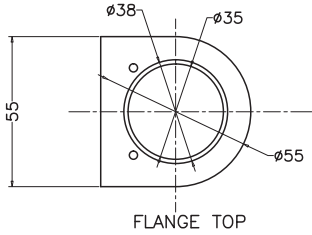

Unit : cm

ALLA MODA	
Catalogue No.	: Q20311120
Item Description	: Single lever basin mixer
Product Raw Material	: Brass
ALL DIMENSIONS ARE IN MM	
Scale	NTS
Sheet Size	A4

This Drawing remain the property of QUEO. It must not, even in part, be reproduced or may available to unauthorised person without express concerned of QUEO.