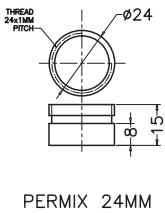

Unit : cm

ALLA MODA	
Catalogue No.	: Q20311120
Item Description	: Single lever basin mixer
Product Raw Material	: Brass
ALL DIMENSIONS ARE IN MM	
Scale	NTS
Sheet Size	A4

This Drawing remain the property of QUEO. It must not, even in part, be reproduced or may available to unauthorised person without express concerned of QUEO.