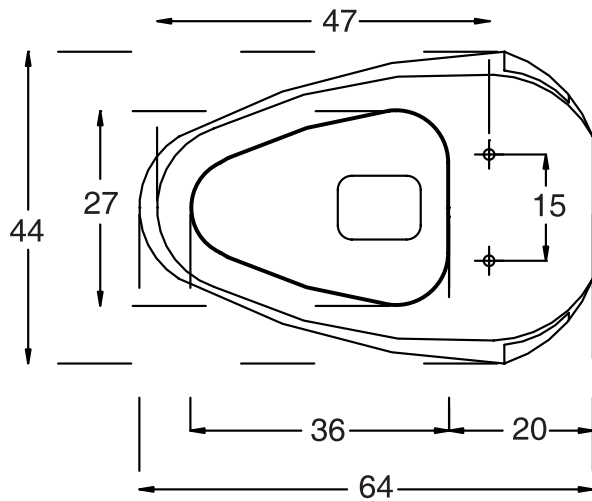

Unit : cm

Products subject to technical modifications & design deviations
Specification subject to change without prior notice

ALLA MODA	
Catalogue No.	: Q207240110
Item Description	: Wall mounted water closet
Size	: L X W X H 64 X 44 X 55.5 cm
Unit	: cm