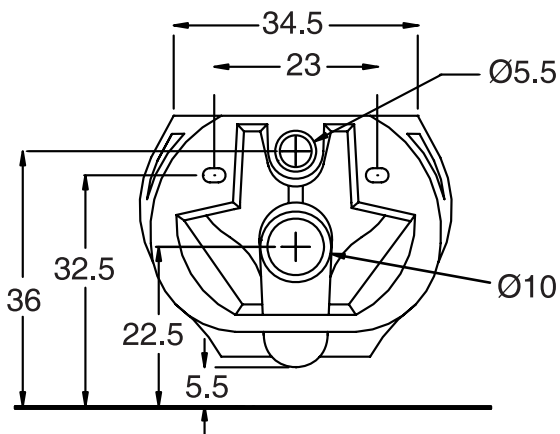

Unit : cm

Products subject to technical modifications & design deviations
Specification subject to change without prior notice

ALLA MODA	
Catalogue No.	: Q207240110
Item Description	: Wall mounted water closet
Size	: L X W X H 64 X 44 X 55.5 cm
Unit	: cm