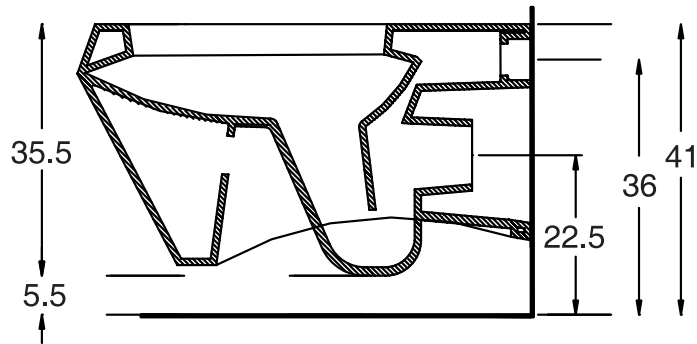

Unit : cm

Products subject to technical modifications & design deviations
Specification subject to change without prior notice

ALLA MODA	
Catalogue No.	: Q207240110
Item Description	: Wall mounted water closet
Size	: L X W X H 64 X 44 X 55.5 cm
Unit	: cm