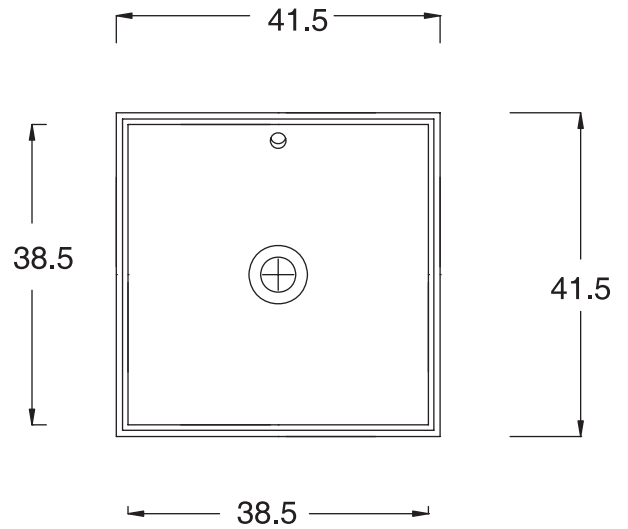

Unit : cm

ALLA MODA

Catalogue No. : Q207140110

Item Description : Over the counter basin

Size : L X W X H
41.5 X 41.5 X 16 cm

Unit : cm

Products subject to technical modifications & design deviations
Specification subject to change without prior notice