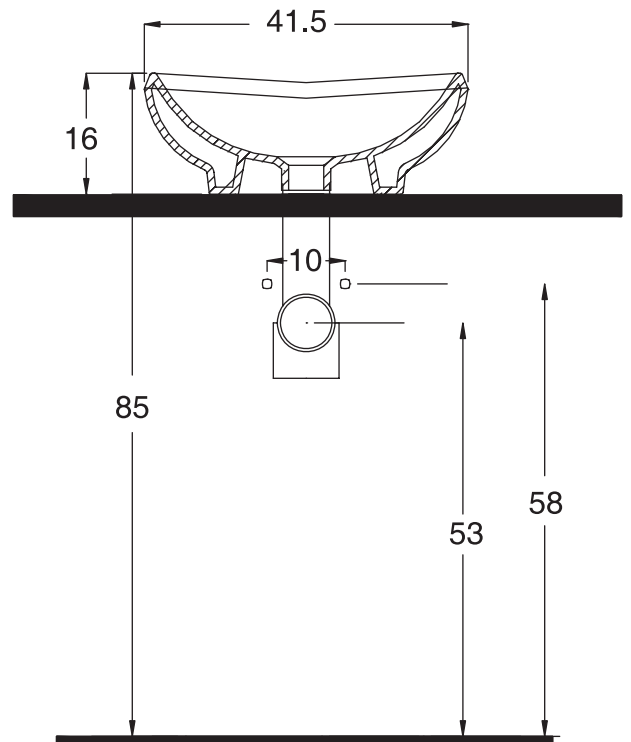

Unit : cm

ALLA MODA

Catalogue No. : Q207140110

Item Description : Over the counter basin

Size : L X W X H
41.5 X 41.5 X 16 cm

Unit : cm

Products subject to technical modifications & design deviations
Specification subject to change without prior notice