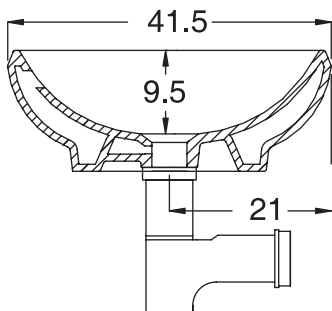

Unit : cm

ALLA MODA

Catalogue No. : Q207140110

Item Description : Over the counter basin

Size : L X W X H
41.5 X 41.5 X 16 cm

Unit : cm

Products subject to technical modifications & design deviations
Specification subject to change without prior notice