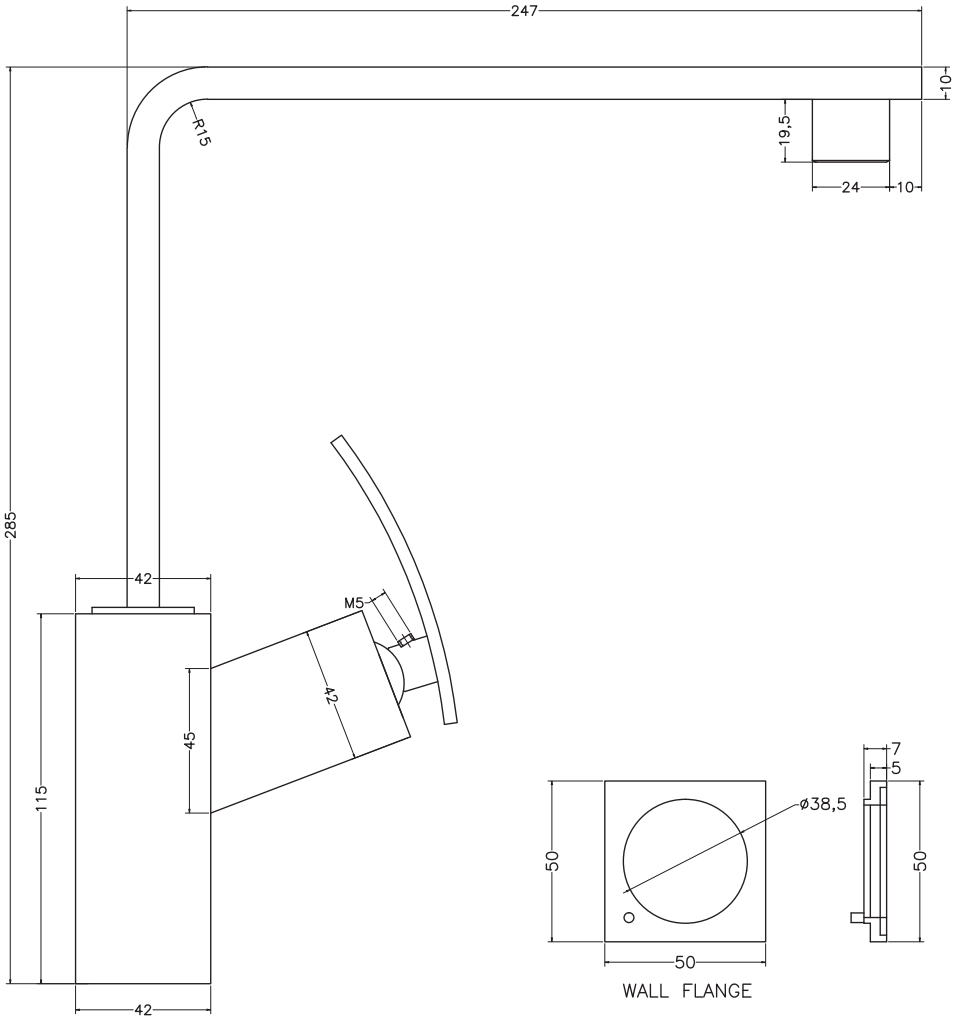

Unit : cm

MAIN BODY ASSLY.

WALL FLANGE

| | |
|---------------------------------|-------------------------------------|
| ORCA | |
| Catalogue No. | : Q303118120 |
| Item Description | : Single lever Kitchen Mixer |
| Product Raw Material | : Brass |
| ALL DIMENSIONS ARE IN MM | |
| Scale | NTS |
| Sheet Size | A4 |
| | |