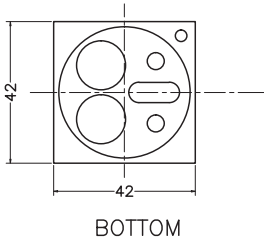

Unit : cm

MAIN BODY ASSLY.

MAIN BODY ASSLY.

BOTTOM

FLANGE

<b>ORCA</b>	
<b>Catalogue No.</b>	<b>: Q303116120</b>
<b>Item Description</b>	<b>: Single lever bidet mixer</b>
<b>Product Raw Material</b>	<b>: Brass</b>
<b>ALL DIMENSIONS ARE IN MM</b>	
<b>Scale</b>	<b>NTS</b>
<b>Sheet Size</b>	<b>A4</b>