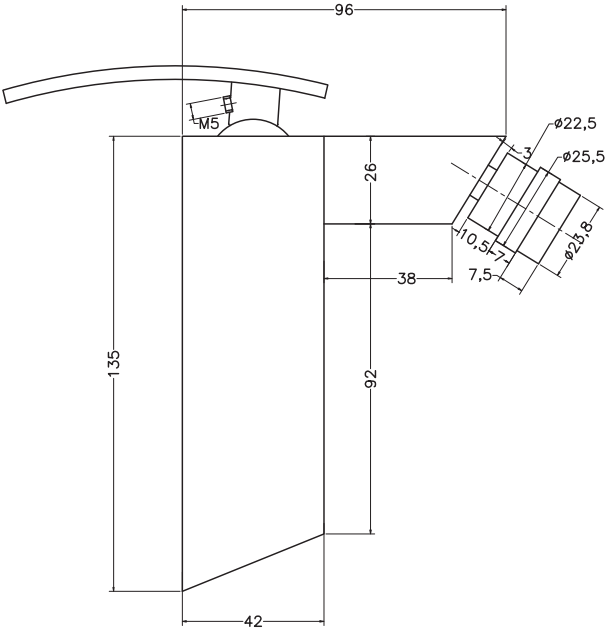

Unit : cm

MAIN BODY ASSLY.

MAIN BODY ASSLY.

BOTTOM

FLANGE

<b>ORCA</b>	
<b>Catalogue No.</b>	<b>: Q303116120</b>
<b>Item Description</b>	<b>: Single lever bidet mixer</b>
<b>Product Raw Material</b>	<b>: Brass</b>
<b>ALL DIMENSIONS ARE IN MM</b>	
<b>Scale</b>	<b>NTS</b>
<b>Sheet Size</b>	<b>A4</b>