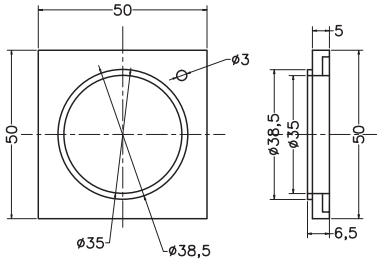

Unit : cm

MAIN BODY ASSLY.

MAIN BODY ASSLY.

BOTTOM

FLANGE

<b>ORCA</b>	
<b>Catalogue No.</b>	<b>: Q303116120</b>
<b>Item Description</b>	<b>: Single lever bidet mixer</b>
<b>Product Raw Material</b>	<b>: Brass</b>
<b>ALL DIMENSIONS ARE IN MM</b>	
<b>Scale</b>	<b>NTS</b>
<b>Sheet Size</b>	<b>A4</b>