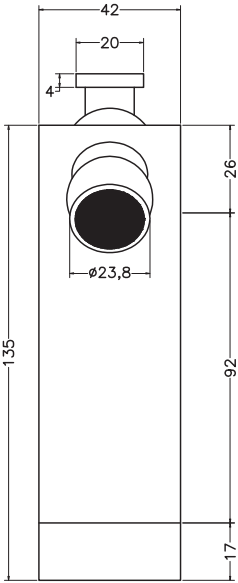

Unit : cm

MAIN BODY ASSLY.

MAIN BODY ASSLY.

BOTTOM

FLANGE

<b>ORCA</b>	
<b>Catalogue No.</b>	<b>: Q303116120</b>
<b>Item Description</b>	<b>: Single lever bidet mixer</b>
<b>Product Raw Material</b>	<b>: Brass</b>
<b>ALL DIMENSIONS ARE IN MM</b>	
<b>Scale</b>	<b>NTS</b>
<b>Sheet Size</b>	<b>A4</b>