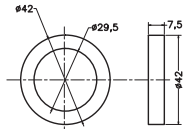

Unit : cm

MAIN BODY ASSLY.

HANDLE

HANDLE

HANDLE

WALL FLANGE

CARTRIDGE BIG SLEEVE

MAIN BODY ASSLY.

ABS CAP

CARTRIDGE SMALL SLEEVE

**ORCA**

**Catalogue No. : Q303123120**

**Item Description : Single lever bath and shower mixer for concealed installation**

**Product Raw Material : Brass**

**ALL DIMENSIONS ARE IN MM**

**Scale : NTS**

**Sheet Size : A4**

This Drawing remain the property of QUEO. It must not, even in part, be reproduced or may available to unauthorised person without express concerned of QUEO.

\*Queo is a registered trademark of Barwood, England, Uk.