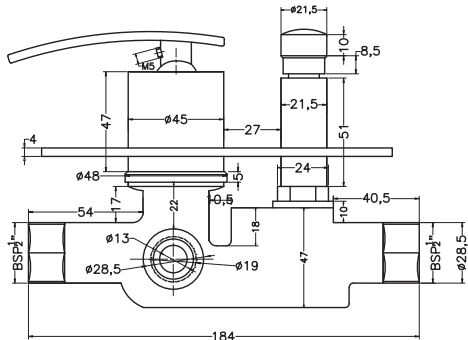

Unit : cm

MAIN BODY ASSLY.

HANDLE

HANDLE

HANDLE

WALL FLANGE

CARTRIDGE BIG SLEEVE

MAIN BODY ASSLY.

ABS CAP

CARTRIDGE SMALL SLEEVE

**ORCA**

**Catalogue No. : Q303123120**

**Item Description : Single lever bath and shower mixer for concealed installation**

**Product Raw Material : Brass**

**ALL DIMENSIONS ARE IN MM**

**Scale : NTS**

**Sheet Size : A4**

This Drawing remain the property of QUEO. It must not, even in part, be reproduced or may available to unauthorised person without express concerned of QUEO.

\*Queo is a registered trademark of Barwood, England, Uk.