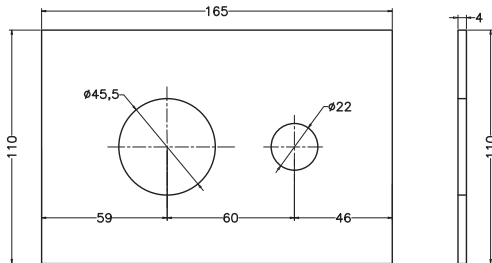

Unit : cm

MAIN BODY ASSLY.

HANDLE

HANDLE

HANDLE

WALL FLANGE

CARTRIDGE BIG SLEEVE

MAIN BODY ASSLY.

ABS CAP

CARTRIDGE SMALL SLEEVE

**ORCA**

**Catalogue No. : Q303123120**

**Item Description : Single lever bath and shower mixer for concealed installation**

**Product Raw Material : Brass**

**ALL DIMENSIONS ARE IN MM**

**Scale : NTS**

**Sheet Size : A4**

This Drawing remain the property of QUEO. It must not, even in part, be reproduced or may available to unauthorised person without express concerned of QUEO.

\*Queo is a registered trademark of Barwood, England, Uk.