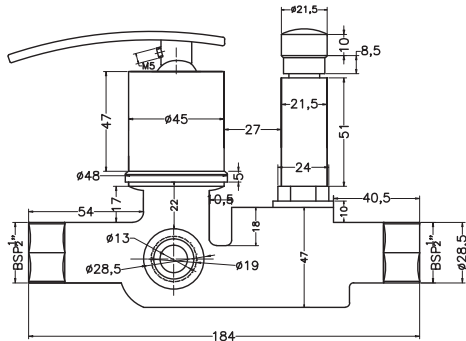

Unit : cm

MAIN BODY ASSLY.

HANDLE

HANDLE

HANDLE

WALL FLANGE

CARTRIDGE BIG SLEEVE

MAIN BODY ASSLY.

ABS CAP

CARTRIDGE SMALL SLEEVE

**ORCA**

**Catalogue No. : Q303123120**

**Item Description : Single lever bath and shower mixer for concealed installation**

**Product Raw Material : Brass**

**ALL DIMENSIONS ARE IN MM**

**Scale : NTS**

**Sheet Size : A4**

This Drawing remain the property of QUEO. It must not, even in part, be reproduced or may available to unauthorised person without express concerned of QUEO.

\*Queo is a registered trademark of Barwood, England, Uk.