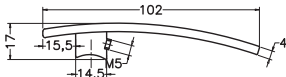

Unit : cm

MAIN BODY ASSLY.

HANDLE

HANDLE

HANDLE

WALL FLANGE

CARTRIDGE BIG SLEEVE

MAIN BODY ASSLY.

ABS CAP

CARTRIDGE SMALL SLEEVE

**ORCA**

**Catalogue No. : Q303123120**

**Item Description : Single lever bath and shower mixer for concealed installation**

**Product Raw Material : Brass**

**ALL DIMENSIONS ARE IN MM**