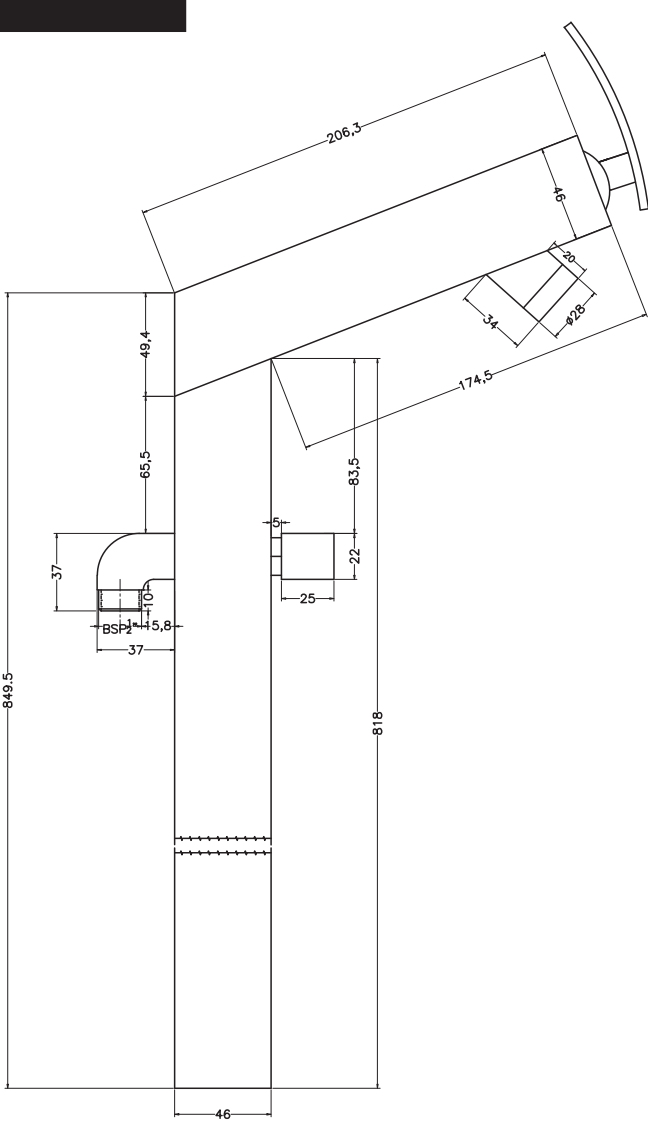

Unit : cm

MAIN BODY ASSLY.

MAIN BODY ASSLY.

<b>ORCA</b>	
<b>Catalogue No.</b>	<b>: Q303128120</b>
<b>Item Description</b>	<b>: Tall single lever floor standing bath &amp; shower mixer</b>
<b>Product Raw Material</b>	<b>: Brass</b>
<b>ALL DIMENSIONS ARE IN MM</b>	
<b>Scale</b>	<b>NTS</b>
<b>Sheet Size</b>	<b>A4</b>