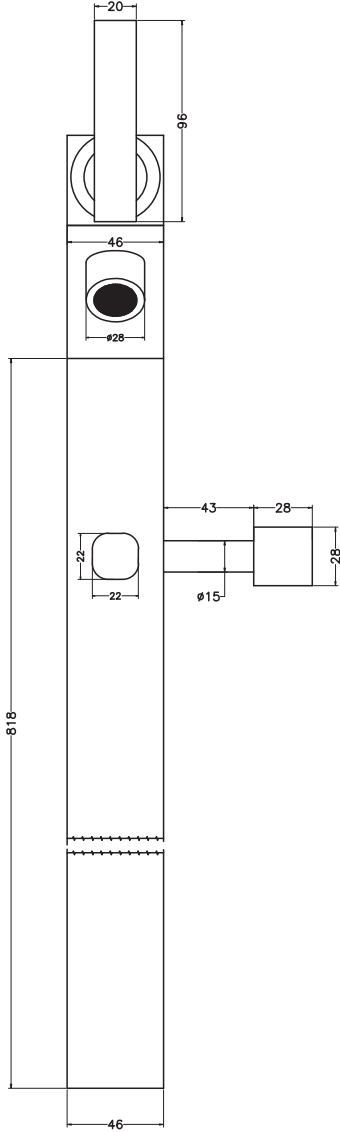

Unit : cm

MAIN BODY ASSLY.

MAIN BODY ASSLY.

<b>ORCA</b>	
<b>Catalogue No.</b>	<b>: Q303128120</b>
<b>Item Description</b>	<b>: Tall single lever floor standing bath &amp; shower mixer</b>
<b>Product Raw Material</b>	<b>: Brass</b>
<b>ALL DIMENSIONS ARE IN MM</b>	
<b>Scale</b>	<b>NTS</b>
<b>Sheet Size</b>	<b>A4</b>