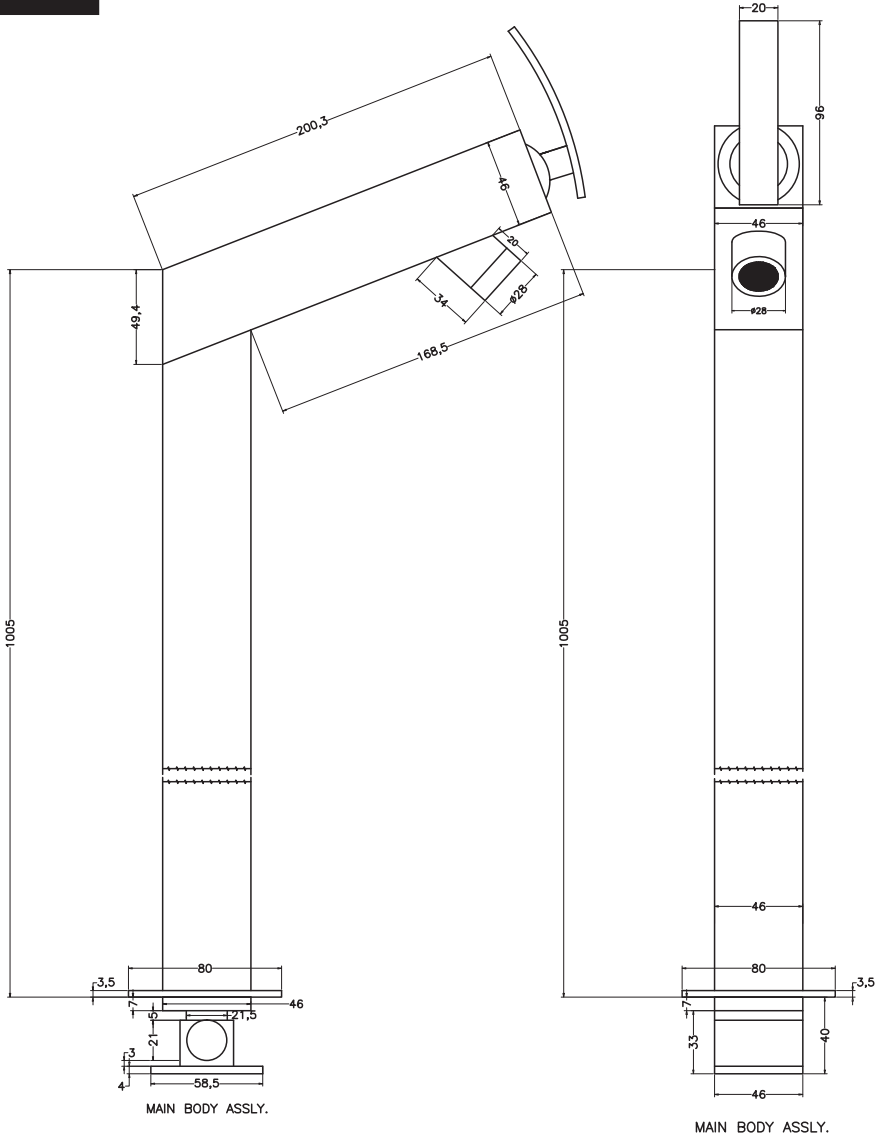

Unit : cm

MAIN BODY ASSLY.

MAIN BODY ASSLY.

ORCA	
Catalogue No.	: Q303127120
Item Description	: Single lever floor standing basin mixer
Product Raw Material	: Brass
ALL DIMENSIONS ARE IN MM	
Scale	NTS
Sheet Size	A4