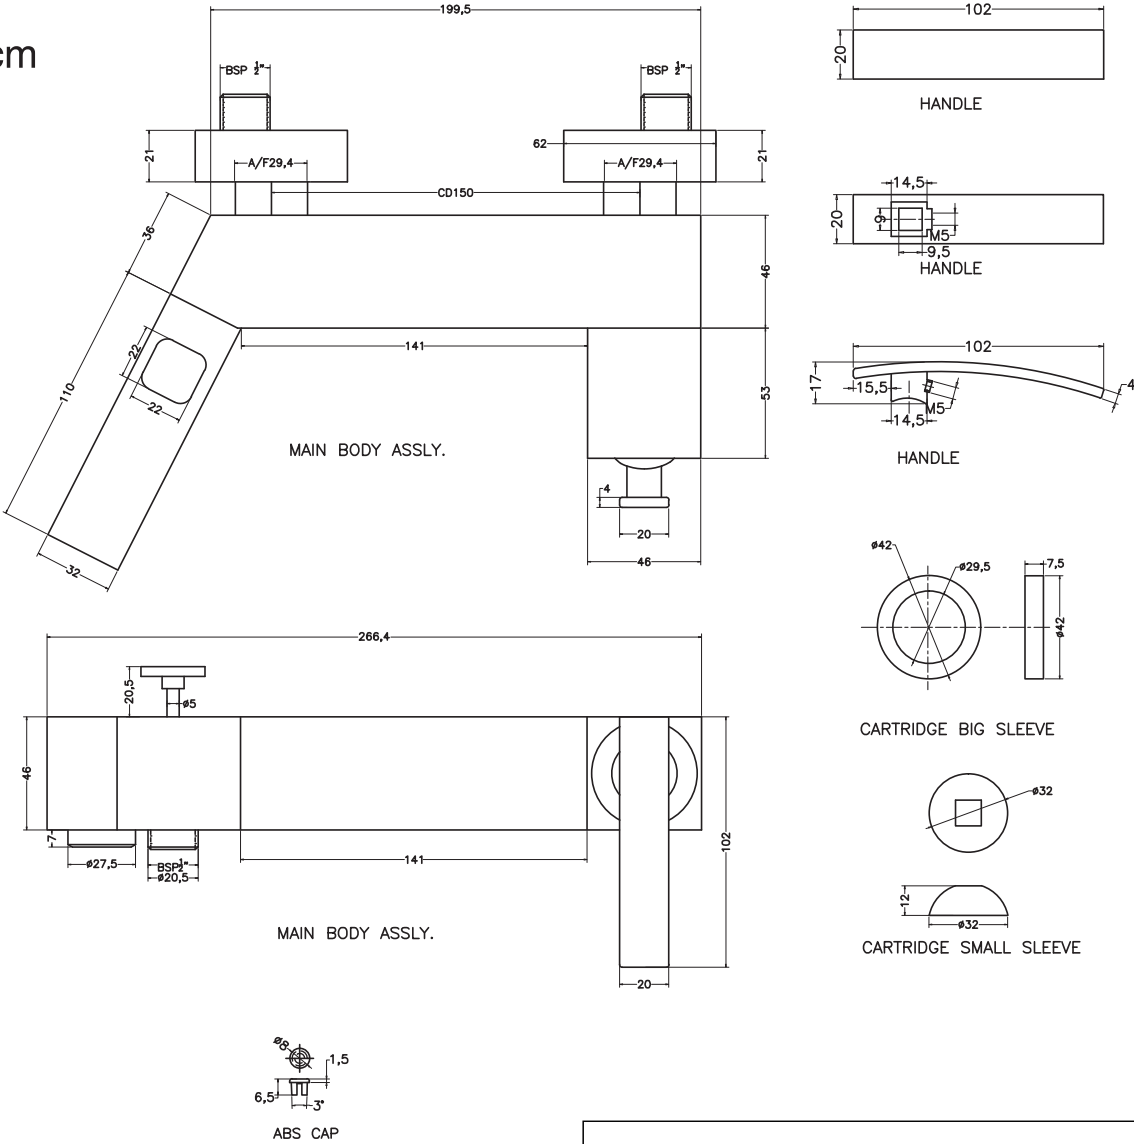

Unit : cm

ORCA	
Catalogue No.	: Q303121120
Item Description	: Single lever bath mixer for exposed fitting
Product Raw Material	: Brass
ALL DIMENSIONS ARE IN MM	
Scale	NTS
Sheet Size	A4

This Drawing remain the property of QUEO. It must not, even in part, be reproduced or may available to unauthorised person without express concerned of QUEO.