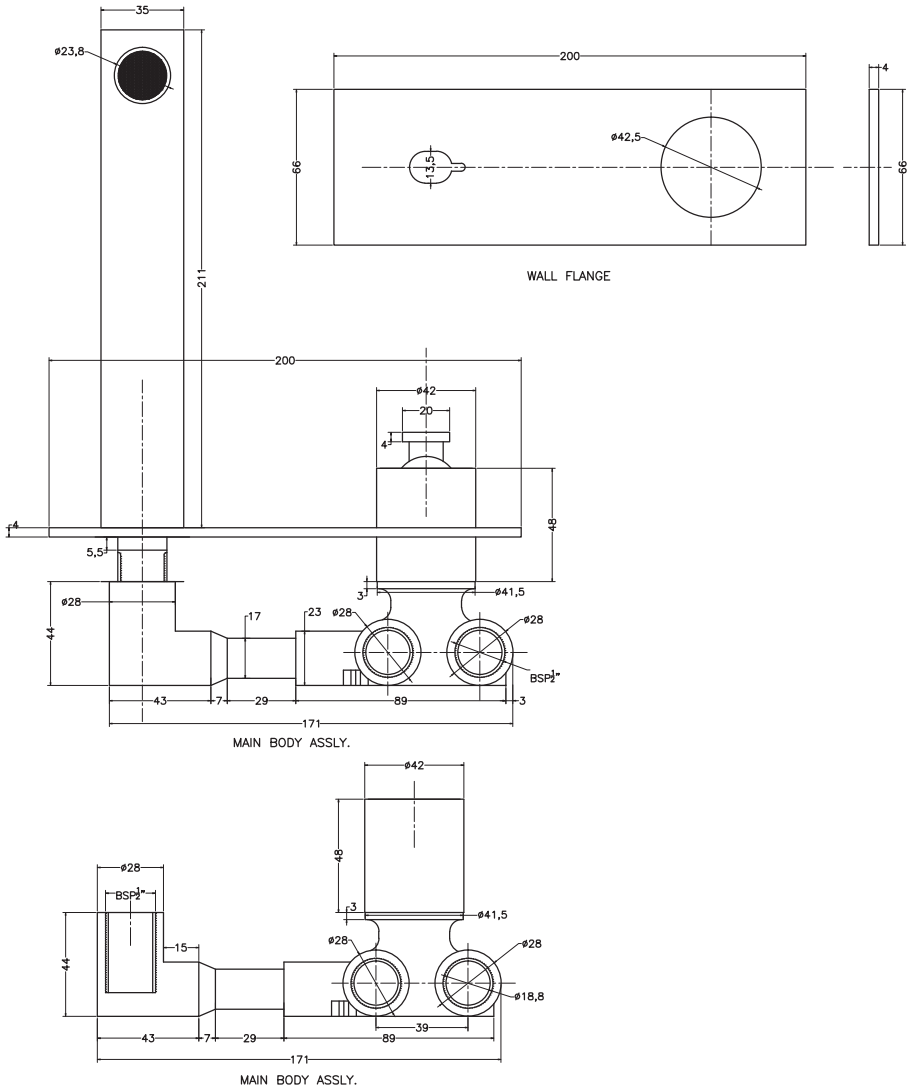

Unit : cm

ORCA	
Catalogue No.	: Q303117120
Item Description	: Wall mounted single lever basin mixer for concealed installation
Product Raw Material	: Brass
ALL DIMENSIONS ARE IN MM	
Scale	NTS
Sheet Size	A4