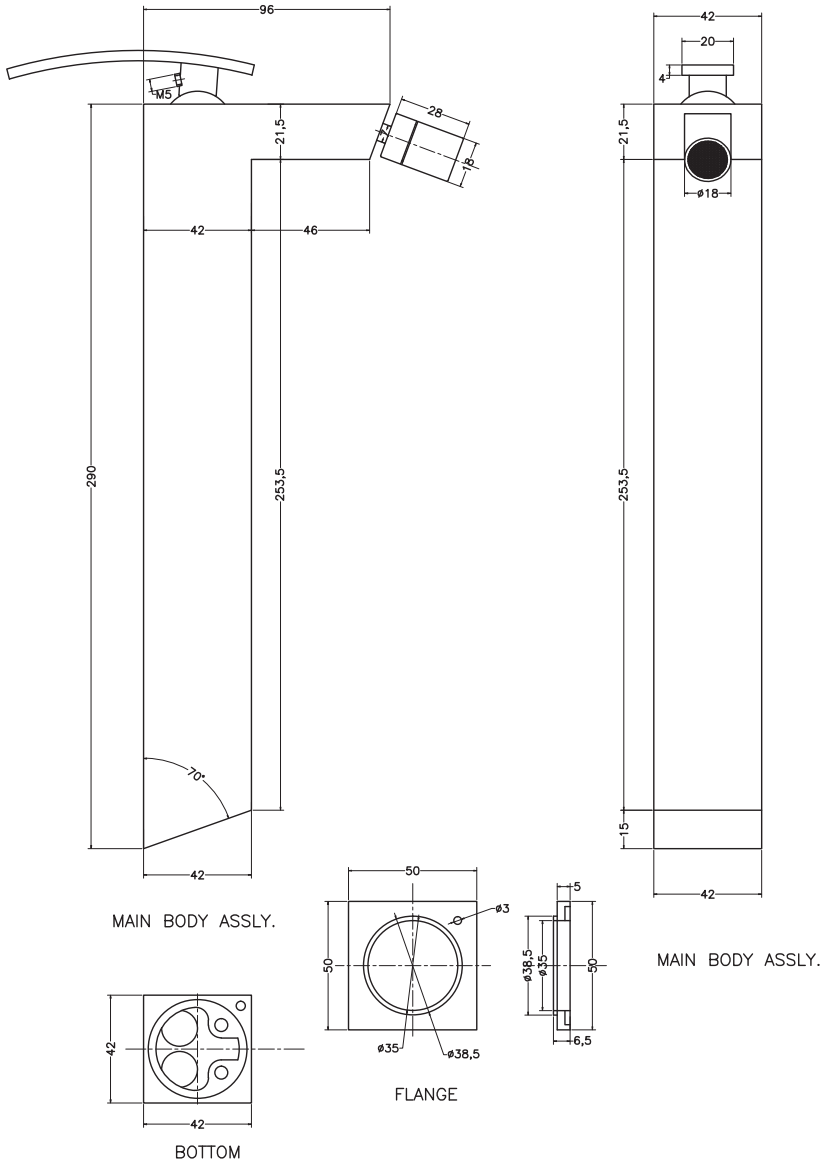

Unit : cm

ORCA	
Catalogue No.	: Q303114120
Item Description	: Single lever tall basin mixer
Product Raw Material	: Brass
ALL DIMENSIONS ARE IN MM	
Scale	NTS
Sheet Size	A4

This Drawing remain the property of QUEO. It must not, even in part, be reproduced or may available to unauthorised person without express concerned of QUEO.