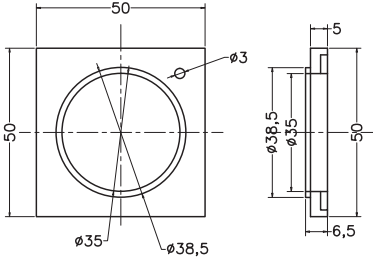

Unit : cm

MAIN BODY ASSLY.

MAIN BODY ASSLY.

BOTTOM

FLANGE

ORCA	
Catalogue No.	: Q303111120
Item Description	: Single lever basin mixer
Product Raw Material	: Brass
ALL DIMENSIONS ARE IN MM	
Scale	NTS
Sheet Size	A4