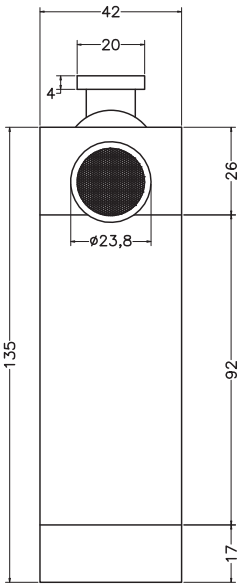

Unit : cm

MAIN BODY ASSLY.

MAIN BODY ASSLY.

BOTTOM

FLANGE

ORCA	
Catalogue No.	: Q303111120
Item Description	: Single lever basin mixer
Product Raw Material	: Brass
ALL DIMENSIONS ARE IN MM	
Scale	NTS
Sheet Size	A4