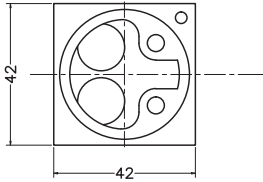

Unit : cm

MAIN BODY ASSLY.

MAIN BODY ASSLY.

BOTTOM

FLANGE

ORCA	
Catalogue No.	: Q303111120
Item Description	: Single lever basin mixer
Product Raw Material	: Brass
ALL DIMENSIONS ARE IN MM	
Scale	NTS
Sheet Size	A4