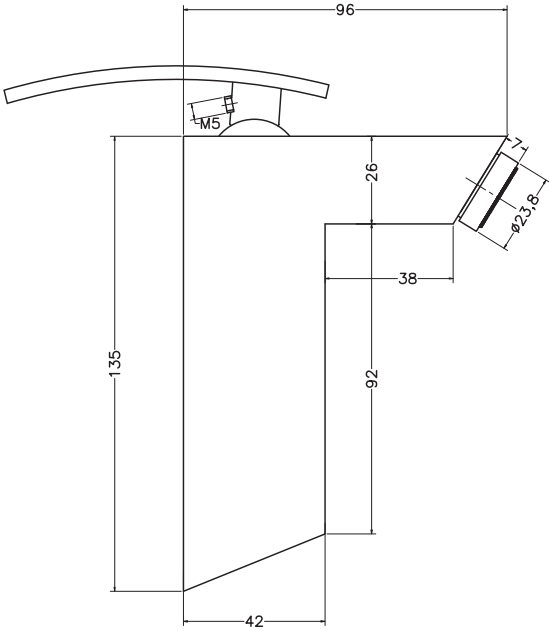

Unit : cm

MAIN BODY ASSLY.

MAIN BODY ASSLY.

BOTTOM

FLANGE

ORCA	
Catalogue No.	: Q303111120
Item Description	: Single lever basin mixer
Product Raw Material	: Brass
ALL DIMENSIONS ARE IN MM	
Scale	NTS
Sheet Size	A4